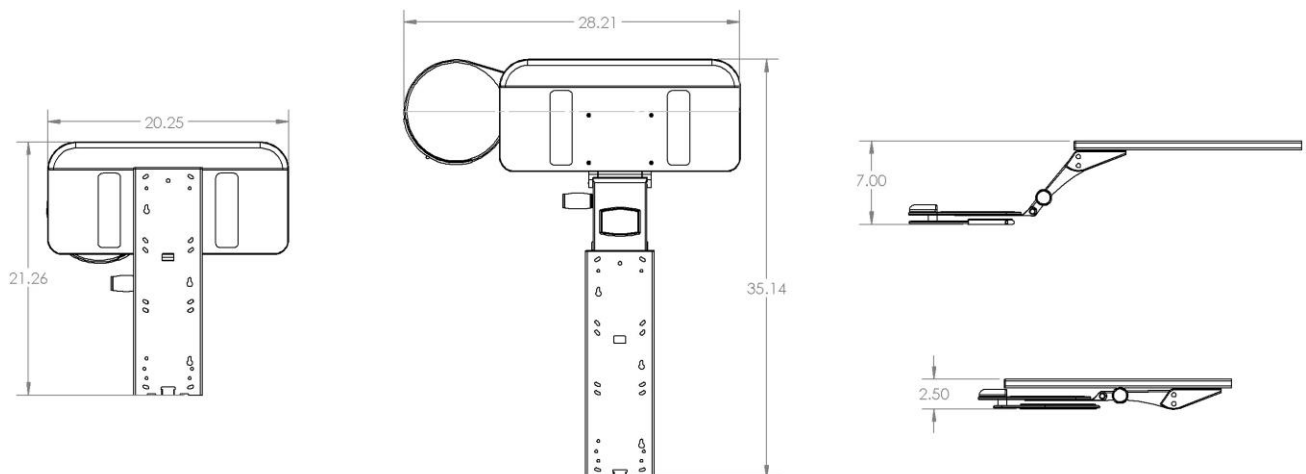

The information contained in this drawing is the sole property of Audio Visual Furniture International. Any reproduction in part or as a whole without the written permission of Audio Visual Furniture International is prohibited. We can build or modify stock configurations to suit customer specifications. Please contact us to discuss how this service can help meet your needs. Some quantity restrictions may apply. Specification subject to change without notice. Computers, cameras, monitors, etc. are shown to illustrate product usage and are not included unless otherwise noted.