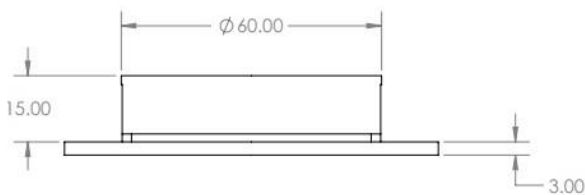

Standard Features

- Black finish.
- Wirelessly charges Qi compatible devices and accessories.
- Fits into 60mm cutout.
- 1.5m long cable, USB A ready to plug into adapter, computer, or hub.
- Includes hardware for [installation](#), USB-A power supply & 1.5m cable.

Dimension: $\varnothing 85\text{mm} \times 36\text{mm}$
Output: 5V 3.0A/9V 2.0A/12V 1.5A

Certifications: UL, CE, Qi

Dimensions in millimeters

Specifications

Model: CHGQIB Black

Cutout: 60mm

USB Cable length: 1.5m