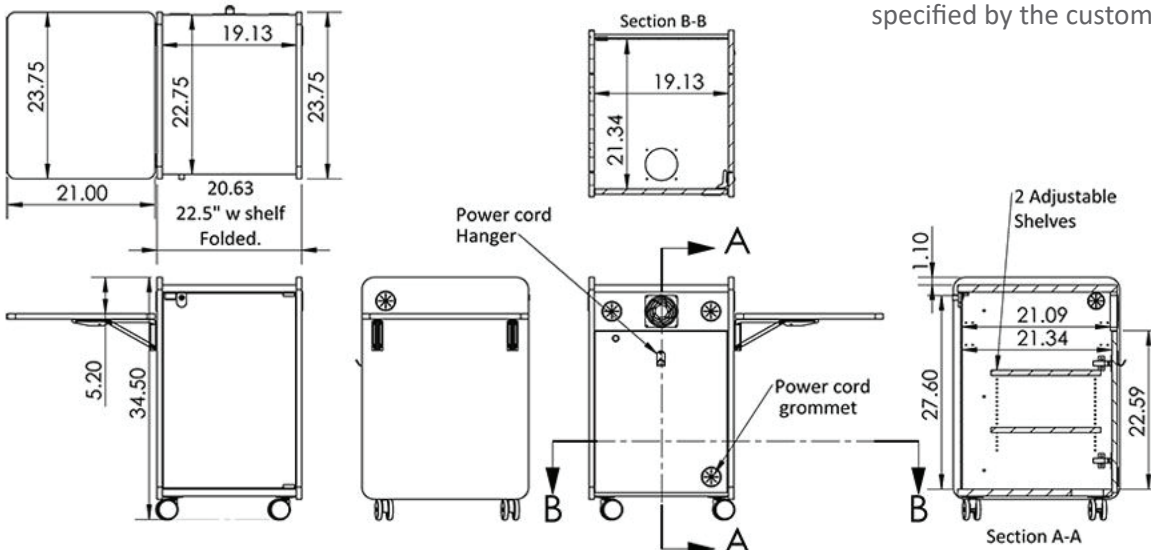

**Standard Features**

- Rear door for easy access to equipment stored inside
- Two (2) adjustable interior shelves
- Five (5) rear panel cable access ports
- Tinted locking acrylic door
- Folding side shelf. It can be installed on either side
- Heavy duty casters (2 locking)
- Black (BKL) & Storm grey (STL) combo laminate finish
- Ships assembled

**Options**

- **CUB3** Round cable well (Up to 4)
- **PB** Six outlet power bar with 10 ft. cord
- **RR16** 16U space rack rail kit (10-32 screws)
- **FAN** Quiet cooling fan (Up to 2)
- **MM1232** 12" - 32" Monitor and camera mount
- **C900S** 15" - 24" Adjustable monitor arm
- **C900D** Adjustable dual monitor arm. Holds monitors up to 22" horizontal width each
- **PLM1022** 10" - 24" Monitor mount
- **SH-FL** Additional folding side shelf
- **9107** Lacing bar (19" long)
- **CASTER** 6" Metal caster with gray non-marking tire (2 locking)
- **LEV4AX4** 4x Levelers for non-mobile applications
- **CUSTOM CUTOUT** Cutouts for electronics or other items specified by the customer

**Specifications**

**Model:** 103420  
**Width:** 22.5 - 41.75"  
**Depth:** 24"  
**Height:** 34.5"  
**Finish:** Black (BKL) & Storm grey (STL) combo

The information contained in this drawing is the sole property of Audio Visual Furniture International. Any reproduction in part or as a whole without the written permission of Audio Visual Furniture International is prohibited. We can build or modify stock configurations to suit customer specifications. Please contact us to discuss how this service can help meet your needs. Some quantity restrictions may apply. Specification subject to change without notice. Computers, cameras, monitors, etc. are shown to illustrate product usage and are not included unless otherwise noted.