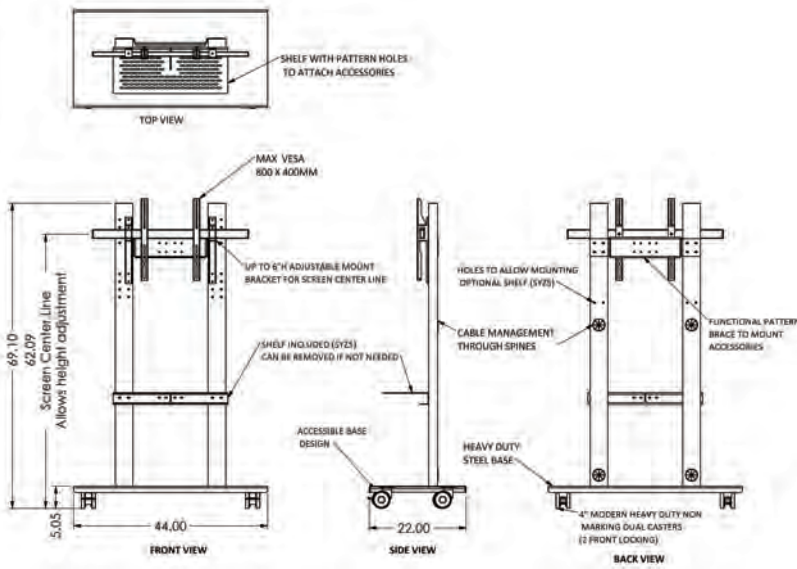

Dimensional Drawings

SYZ80-S