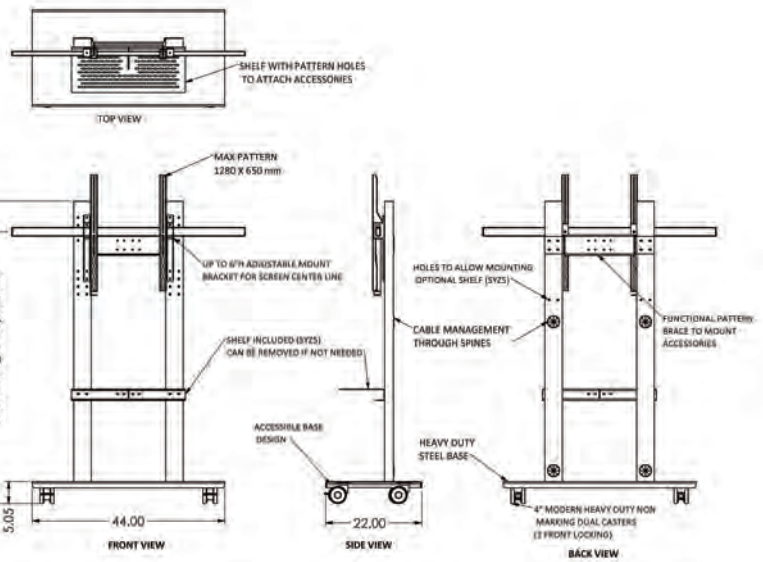

Dimensional Drawings

SYZ80-S

SYZ80-XL

SYZ80-D

The information contained in this drawing is the sole property of Audio Visual Furniture International. Any reproduction in part or as a whole without the written permission of Audio Visual Furniture International is prohibited. We can build or modify stock configurations to suit customer specifications. Please contact us to discuss how this service can help meet your needs. Some quantity restrictions may apply. Specification subject to change without notice. Computers, cameras, monitors, etc. are shown to illustrate product usage and are not included unless otherwise noted. *SMART kapp 84® and kapp IQ™ are a trademark or registered trademark of SMART Technologies ULC in the U.S. and/or other countries.