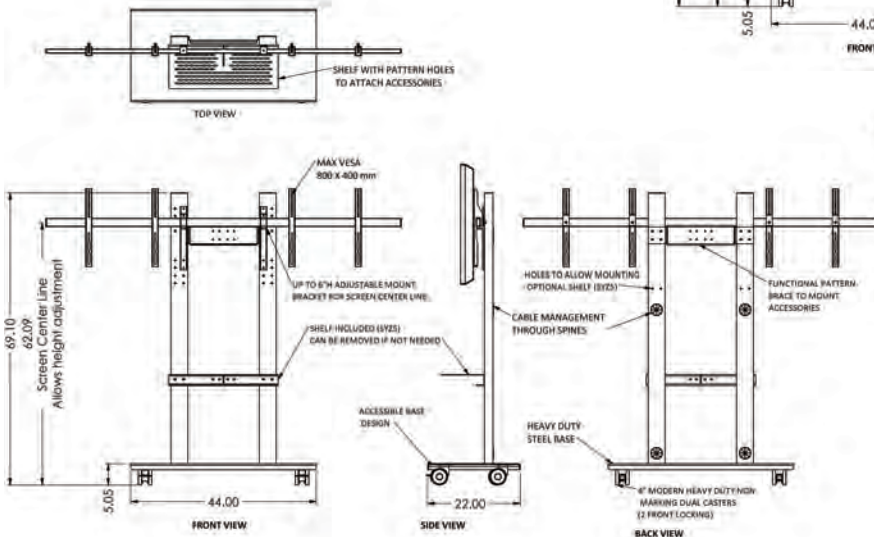

### Specifications

**Model:** SYZ80-S/ XL/ D/ CS55/ CS70

**Width (Base):** 44"

**Width (Overall):** S-44"/ XL-53"/ CS55-84"/ CS70-60"

**Depth:** 22"

**Height:** 68"

**Weight Capacity:** 250 lbs

**Colors:** White (W) & Black (B) metal

### Options

- **SYZ1/SYZ2/SYZ3/SYZ4/SYZ5** Laptop shelf
- **BKT-SX20** SX20 Codec bracket
- **TVCB/TVCB-XL** Camera bracket. For video conference applications allowing camera to ride up & down with the screen
- **BKT-ROOM** Cisco Room & Room Plus camera bracket (using TVCB)
- **BKT-MCM** Mac mini bracket
- **PM-HDCB** HD Codec bracket
- **PM-RP-BKT** RealPresence® Group 300 & 500 codec bracket
- **PB** Six outlet power bar with 10 ft. cord

Dimensional Drawings

SYZ80-S

SYZ80-XL

SYZ80-D

The information contained in this drawing is the sole property of Audio Visual Furniture International. Any reproduction in part or as a whole without the written permission of Audio Visual Furniture International is prohibited. We can build or modify stock configurations to suit customer specifications. Please contact us to discuss how this service can help meet your needs. Some quantity restrictions may apply. Specification subject to change without notice. Computers, cameras, monitors, etc. are shown to illustrate product usage and are not included unless otherwise noted. \*SMART kapp 84® and kapp IQ™ are a trademark or registered trademark of SMART Technologies ULC in the U.S. and/or other countries.