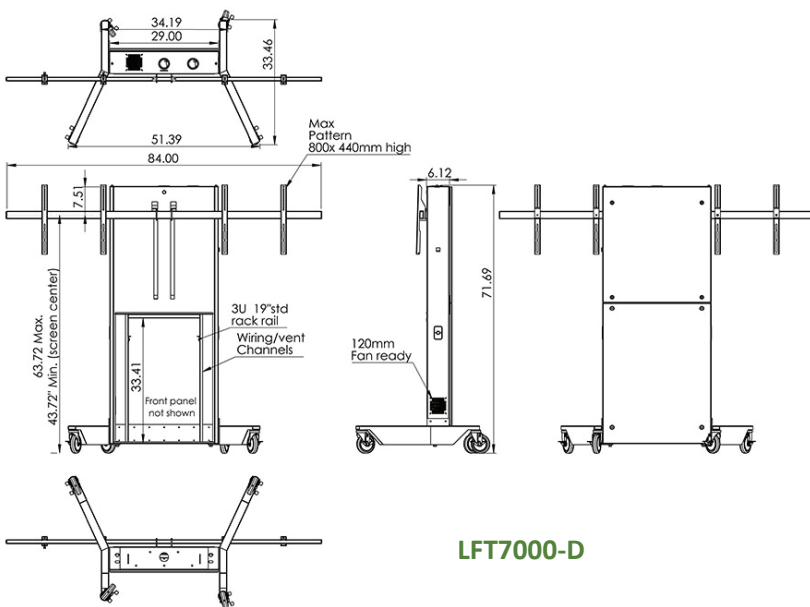

LFT7000-D

The information contained in this drawing is the sole property of Audio Visual Furniture International. Any reproduction in part or as a whole without the written permission of Audio Visual Furniture International is prohibited. We can build or modify stock configurations to suit customer specifications. Please contact us to discuss how this service can help meet your needs. Some quantity restrictions may apply. Specification subject to change without notice. Computers, cameras, monitors, etc. are shown to illustrate product usage and are not included unless otherwise noted.