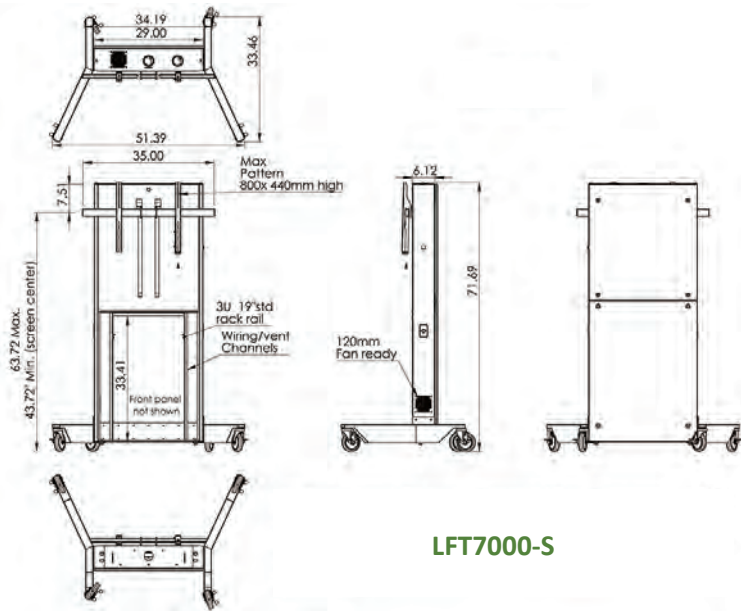

LFT7000 Dimensional Drawings

LFT7000-S