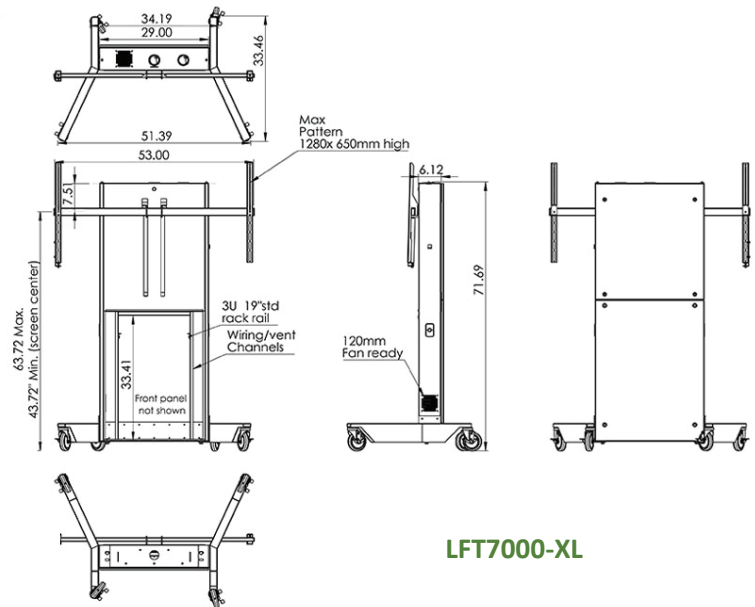

LFT7000-XL