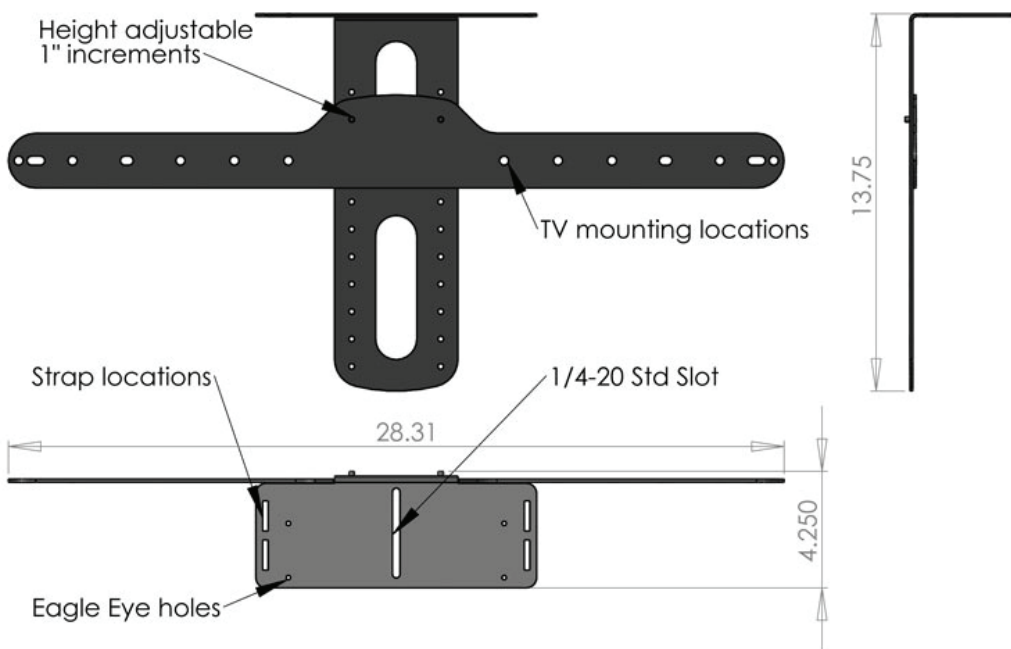

TVCB

Need to attach a camera to a wall mounted or freestanding TV? Now you can with our TVCB bracket. **TVCB** features adjustable camera height for different size TV's from 32" to 55" and some larger (Up to 700mm VESA width).

Standard Features

- Sturdy 11 Ga steel construction
- Accommodates most 32" - 55" flat panel monitors
- Designed for tabletop with base or wall mounted TV's
- Fits most cameras including wide HD cams (**EagleEye™)
- Camera height adjustable for different TV and camera sizes
- Fastening hardware included
- Black finish

Options

- **PB** Six outlet power bar with 10 ft. cord
- **CBB-TV** Under TV camera bracket (26" - 80" TV's)
- **BKT-ST60** Cisco SpeakerTrack60 Camera bracket
- **BKT-C20** C20 Codec bracket

TVCB WALLMOUNTED

Specifications

Model: TVCB
Width: 28-1/2"
Depth: 4-1/4"
Height: 13-3/4"

Color

The information contained in this drawing is the sole property of Audio Visual Furniture International. Any reproduction in part or as a whole without the written permission of Audio Visual Furniture International is prohibited. We can build or modify stock configurations to suit customer specifications. Please contact us to discuss how this service can help meet your needs. Some quantity restrictions may apply. Specification subject to change without notice. Computers, cameras, monitors, etc. are shown to illustrate product usage and are not included unless otherwise noted. *Polycom® and EagleEye™ are registered trademarks of Polycom of Pleasanton, California