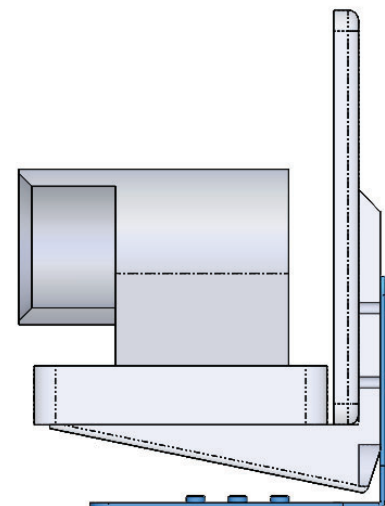

The camera bracket model **BKT-ST60** allows you to mount the Cisco SpeakerTrack60 onto AVFI mounts, tripod or flat surface.

Standard Features

- Heavy steel construction
- Silver/grey finish to complement camera color
- Converts vertical wall mount to horizontal mount
- Mounting hardware included
- Fits AVFI mounts, tripod or flat surface

Specifications

Model: BKT-ST60
Width: 8"
Depth: 7"
Height: 5.5"
Packaged weight: 4 lbs

Finish

The information contained in this drawing is the sole property of Audio Visual Furniture International. Any reproduction in part or as a whole without the written permission of Audio Visual Furniture International is prohibited. AVFI can build or modify stock configurations to suit customer specifications. Please contact us to discuss how this service can help meet your needs. Some quantity restrictions may apply. Specification subject to change without notice. Computers, cameras, monitors, etc. are shown to illustrate product usage and are not included unless otherwise noted.