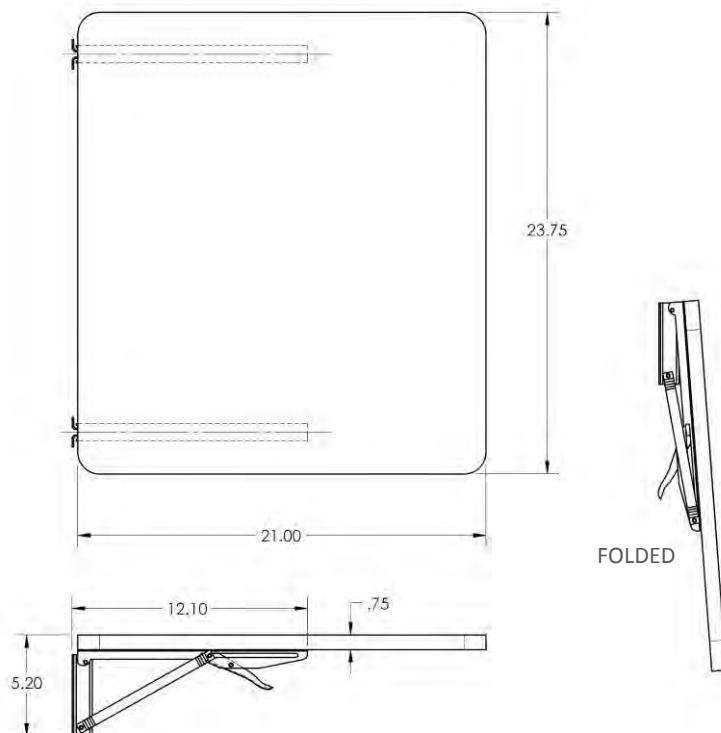

The **SH-FL** Folding Side Shelf Kit can be added to selected lecterns or podiums. The laminate panel is large enough to accommodate document camera projectors or laptops.

Standard Features

- Available in Black laminate only
- Steel folding supports with mounting hardware. Self-locking when open

SH-FL installed on PD3006 podium (Sold separately)

Specifications

Model: SH-FL

Color: Black

Dimensions: 21" x 23.75"

The information contained in this drawing is the sole property of Audio Visual Furniture International. Any reproduction in part or as a whole without the written permission of Audio Visual Furniture International is prohibited. We can build or modify stock configurations to suit customer specifications. Please contact us to discuss how this service can help meet your needs. Some quantity restrictions may apply. Specification subject to change without notice. Computers, cameras, monitors, etc. are shown to illustrate product usage and are not included unless otherwise noted.