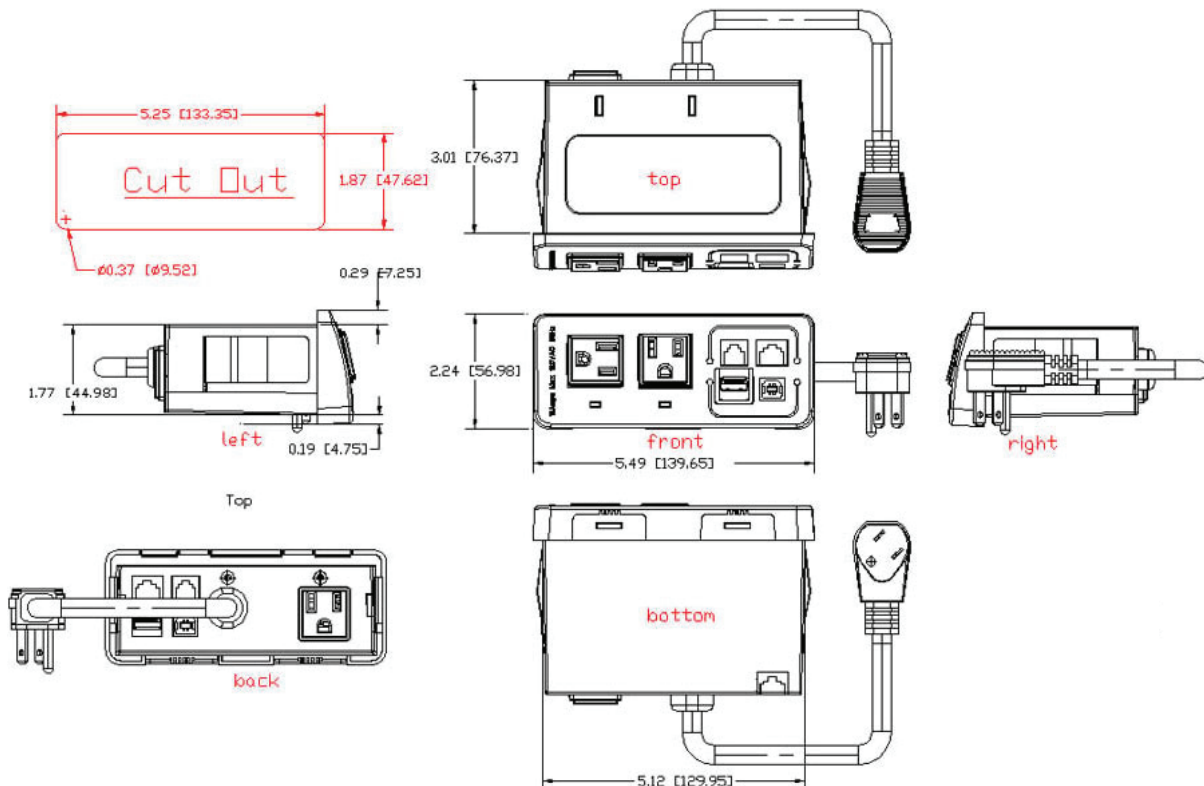

By using this supplied surge protector with USB port model **PC-PATCH**, you can plug in a USB stick or portable device and have it linked to the PC inside your lectern or podium. You can keep powered and connect to Ethernet or phone. It is ideal for keeping laptops powered.

Standard Features

- 416 joule surge protection, ground indicator and 10 ft. power cord
- Can be snapped into a cutout or a mounting bracket
- 2 Electrical outlets, 1 RJ-11 (Phone)
- 1 RJ45 (Data), 1x USB-A & 1x USB-B ports
- Electrical outlets set at 90 degrees to accommodate power-blocks

Specifications

Model: PC-PATCH
Width: 5.5"
Depth: 3"
Height: 2.25"
Color: Black

The information contained in this drawing is the sole property of Audio Visual Furniture International. Any reproduction in part or as a whole without the written permission of Audio Visual Furniture International is prohibited. We can build or modify stock configurations to suit customer specifications. Please contact us to discuss how this service can help meet your needs. Some quantity restrictions may apply. Specification subject to change without notice. Computers, cameras, monitors, etc. are shown to illustrate product usage and are not included unless otherwise noted.