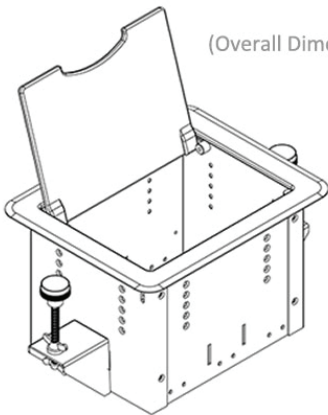

Table top cable well with 7 cable pass-through's. Used with podiums, lecterns, and conference room tables, the **CUB8** offers quick convenient table top access to power and cable connections for connecting laptops, projectors, media players and other electronic peripherals. US and Canada electrical certifications.

### Standard Features

- US and Canada electrical certifications
- Black brushed aluminum top bezel and lid
- 2 x 120V AC, 5A total power connections and pull-out connection cables for:
  - 1 x VGA
  - 2x HDMI (without extension cables support 4k@60Hz)
  - 1 x USB-A
  - 1 x 3.5mm Audio
  - 1 x RJ45 network
  - 1 x open cable grommet to add other cables as needed
- All cables with 10 ft. leads and matching male end terminations on both ends
- Power cable 6 ft.

### Options

- **CUTTING-CHARGE** Factory cut, panel mount cut-out, added to our podiums, lecterns and tables. (Specify desired cut-out location when ordering)

(Overall Dimensions Only)

### Specifications

- Model:** CUB8
- Width:** 8.25"
- Depth:** 6.75"
- Height:** 5.25"
- Color:** Black
- Cutout size:** 7.52" X 6.0"

The information contained in this drawing is the sole property of Audio Visual Furniture International. Any reproduction in part or as a whole without the written permission of Audio Visual Furniture International is prohibited. We can build or modify stock configurations to suit customer specifications. Please contact us to discuss how this service can help meet your needs. Some quantity restrictions may apply. Specification subject to change without notice. Computers, cameras, monitors, etc. are shown to illustrate product usage and are not included unless otherwise noted.