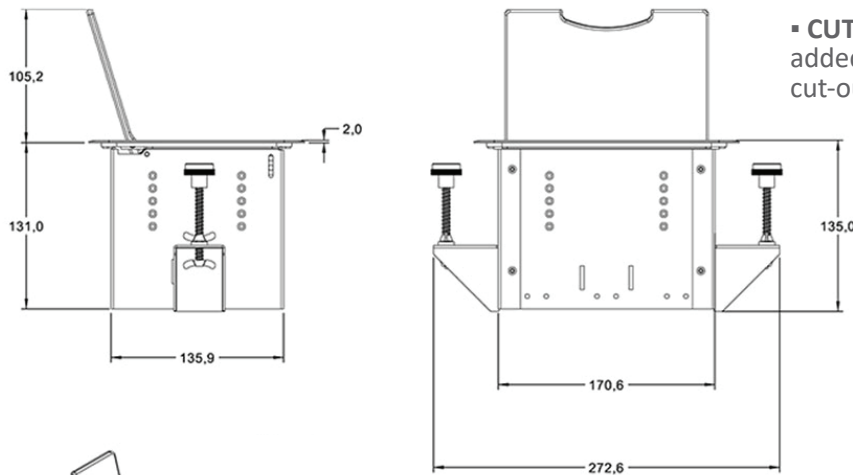

Table top cable well with 7 cable pass-through's. Used with podiums, lecterns, and conference room tables, the **CUB8** offers quick convenient table top access to power and cable connections for connecting laptops, projectors, media players and other electronic peripherals. US and Canada electrical certifications.

### Standard Features

- US and Canada electrical certifications
- Black brushed aluminum top bezel and lid
- 2 x 120V AC, 5A total power connections and pull-out connection cables for:
  - 1 x VGA
  - 2x HDMI (without extension cables support 4k@60Hz)
  - 1 x USB-A
  - 1 x 3.5mm Audio
  - 1 x RJ45 network
  - 1 x open cable grommet to add other cables as needed
- All cables with 10 ft. leads and matching male end terminations on both ends
- Power cable 6 ft.

### Options

- **CUTTING-CHARGE** Factory cut, panel mount cut-out, added to our podiums, lecterns and tables. (Specify desired cut-out location when ordering)

(Overall Dimensions Only)

### Specifications

- Model:** CUB8
- Width:** 8.25"
- Depth:** 6.75"
- Height:** 5.25"
- Color:** Black
- Cutout size:** 7.52" X 6.0"

The information contained in this drawing is the sole property of Audio Visual Furniture International. Any reproduction in part or as a whole without the written permission of Audio Visual Furniture International is prohibited. We can build or modify stock configurations to suit customer specifications. Please contact us to discuss how this service can help meet your needs. Some quantity restrictions may apply. Specification subject to change without notice. Computers, cameras, monitors, etc. are shown to illustrate product usage and are not included unless otherwise noted.