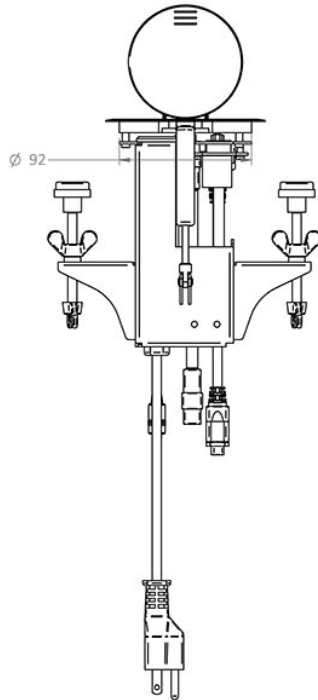

Used with podiums, lecterns, and conference room tables, the round cable well model **CUB5** offers quick and convenient table top access to power and cable connections for connecting laptops, projectors, media players and other electronic peripherals. US and Canada electrical certifications.

Standard Features

- US and Canada electrical certifications
- Black or silver colors available
- Pneumatic pop-up lid
- Furniture mounted. Easily installed on a table or podium top
- 1 x 120V AC power plug (maximum 5A input)
- 4 x inputs:
 - 1 x 15 Pin HD connector
 - 1 x HDMI (**supports resolution up to 1080p**)
 - 1 x 3.5mm mini jack
 - 1 x RJ45 network
- 92-95 mm diameter cutout size

Options

- **CUTTING-CHARGE** Factory cut, panel mount cut-out, added to our podiums, lecterns and tables. (Specify desired cut-out location when ordering)

Specifications

- Model:** CUB5
- Diameter:** 4.1"
- Height:** 6.3"
- Color:** Black or Silver
- Cutout Size:** 92-95mm diameter