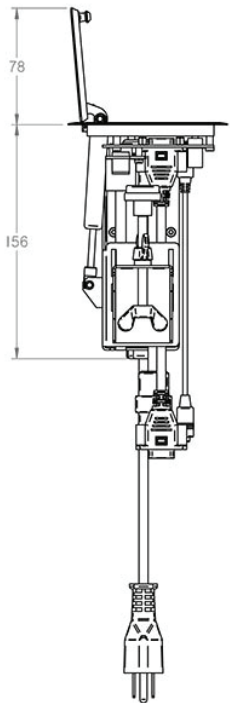

Used with podiums, lecterns, and conference room tables, the round cable well model **CUB5** offers quick and convenient table top access to power and cable connections for connecting laptops, projectors, media players and other electronic peripherals. US and Canada electrical certifications.

Standard Features

- US and Canada electrical certifications
- Black or silver colors available
- Pneumatic pop-up lid
- Furniture mounted. Easily installed on a table or podium top
- 1 x 120V AC power plug (maximum 5A input)
- 4 x inputs:
 - 1 x 15 Pin HD connector
 - 1 x HDMI (**supports resolution up to 1080p**)
 - 1 x 3.5mm mini jack
 - 1 x RJ45 network
- 92-95 mm diameter cutout size

Options

- **CUTTING-CHARGE** Factory cut, panel mount cut-out, added to our podiums, lecterns and tables. (Specify desired cut-out location when ordering)

Specifications

- Model:** CUB5
- Diameter:** 4.1"
- Height:** 6.3"
- Color:** Black or Silver
- Cutout Size:** 92-95mm diameter