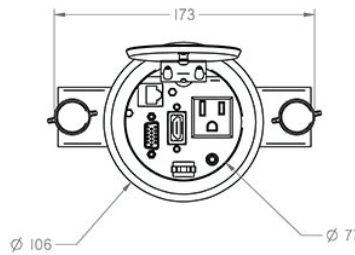

Used with podiums, lecterns, and conference room tables, the round cable well model **CUB5** offers quick and convenient table top access to power and cable connections for connecting laptops, projectors, media players and other electronic peripherals. US and Canada electrical certifications.

Standard Features

- US and Canada electrical certifications
- Black or silver colors available
- Pneumatic pop-up lid
- Furniture mounted. Easily installed on a table or podium top
- 1 x 120V AC power plug (maximum 5A input)
- 4 x inputs:
 - 1 x 15 Pin HD connector
 - 1 x HDMI (**supports resolution up to 1080p**)
 - 1 x 3.5mm mini jack
 - 1 x RJ45 network
- 92-95 mm diameter cutout size

Options

- **CUTTING-CHARGE** Factory cut, panel mount cut-out, added to our podiums, lecterns and tables. (Specify desired cut-out location when ordering)

Specifications

- Model:** CUB5
- Diameter:** 4.1"
- Height:** 6.3"
- Color:** Black or Silver
- Cutout Size:** 92-95mm diameter