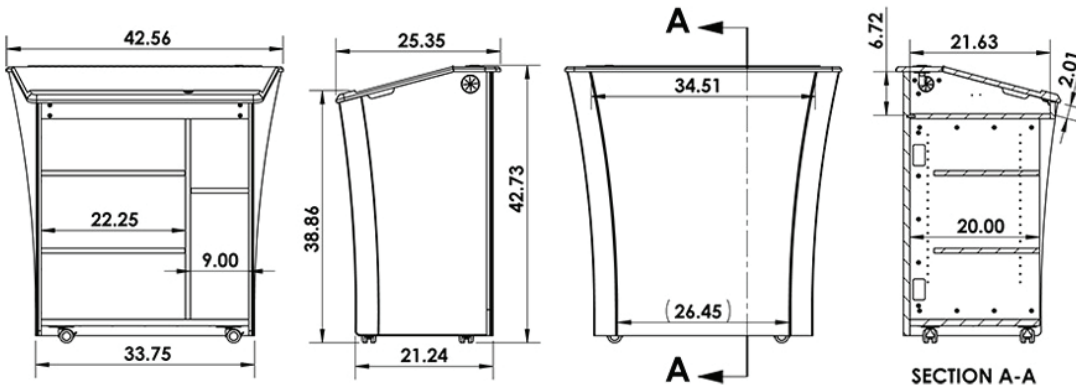

LEX33 is a large surface and elegant presentation lectern with flip up surface for locking storage. It features a 36" X 18" work surface to accommodate lecture notes or a laptop, PC storage, inner shelves with wiring channels and 2" casters (2 front are locking). Finished with a highly resistant black thermowrap top and your choice of thermowrap color body.

Standard Features

- Large angled 36"W x 18"H work surface
- Flat top for mounting LCD arm
- 1x **CUB3** Grommet with 110v and 2A USB power
- Locking flip open top with storage inside
- Cable pass through on top and sides of the unit
- Height adjustable interior shelves with cable pass through
- PC storage space 9"W x 20"D x 31"H
- 2" casters (2 front are locking)
- Thermowrapped lectern with choice of finishes
- Ships assembled

Specifications

Model: LEX33
Width: 42-1/2"
Depth: 25-3/8"
Height: 42-3/4"

Finishes

Other finishes are available. Check website.

The information contained in this drawing is the sole property of Audio Visual Furniture International. Any reproduction in part or as a whole without the written permission of Audio Visual Furniture International is prohibited. AVFI can build or modify stock configurations to suit customer specifications. Please contact us to discuss how this service can help meet your needs. Some quantity restrictions may apply. Specification subject to change without notice. Computers, cameras, monitors, etc. are shown to illustrate product usage and are not included unless otherwise noted.