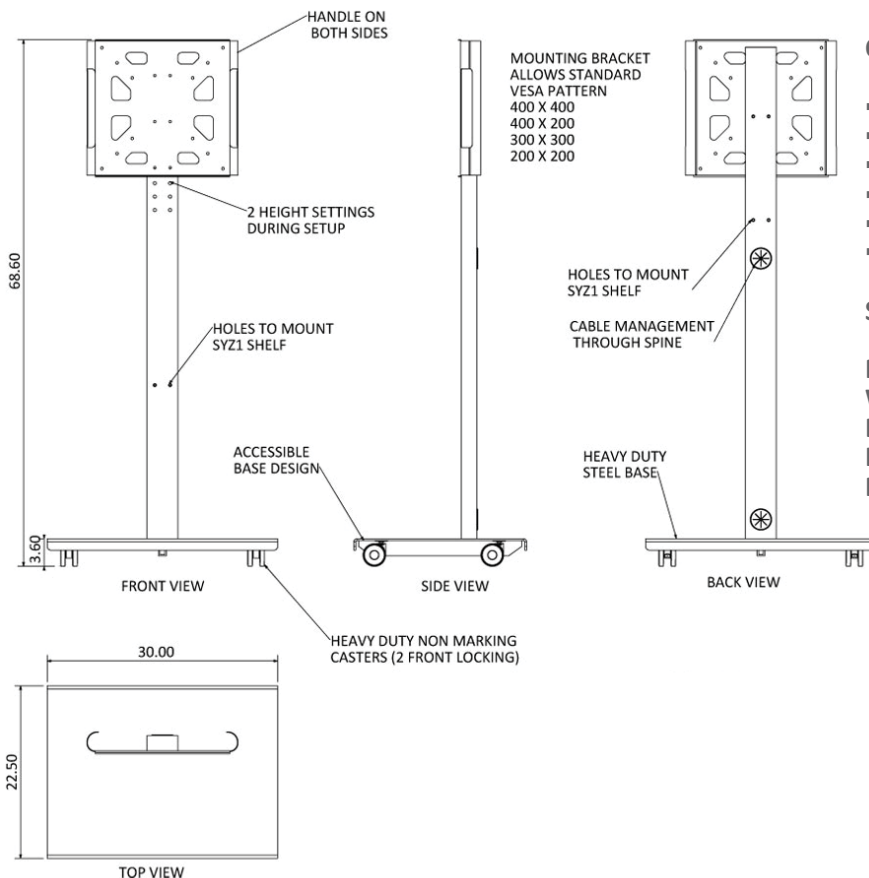

The **SYZ40-W/B** modern mobile stand, features a base that allow easy access and it can be easily rolled from location to location.

The column has grommets both on the top and bottom for passing cables inside the unit, leaving it with a very clean controlled appearance.

### Standard Features

- Accommodates 42"- 60" screens up to 125 lbs
- For portrait setup VESA pattern must be centered
- VESA pattern 200, 300, 400, 400/200
- 2 height settings
- Cable passage in spine
- Heavy duty steel weighted base
- 3" Swivel casters with ball bearing non-marking wheels, 2 are locking
- 1x **SYZ1** Laptop shelf included, which can be placed in front or rear of the unit
- Handle on both sides to easy move around
- Accessible base shape
- Unit weighs 83 lbs
- Easy to assemble
- Scratch resistant powder coat finish (White or Black)

### Options

- **SYZ1/SYZ2** Laptop shelf
- **BKT-SX20** SX20 Codec bracket
- **TVCB** Camera bracket for freestanding or wall mount TV's
- **PM-HDCB** HD Codec bracket
- **PM-RP-BKT** RealPresence® Group 300 & 500 Codec Bracket
- **BKT-MCM** Mac mini bracket

### Specifications

**Model:** SYZ40-W/B  
**Width:** 30"  
**Depth:** 22.50"  
**Height:** 70"  
**Finish:** White (W) or Black (B) metal

The information contained in this drawing is the sole property of Audio Visual Furniture International. Any reproduction in part or as a whole without the written permission of Audio Visual Furniture International is prohibited. We can build or modify stock configurations to suit customer specifications. Please contact us to discuss how this service can help meet your needs. Some quantity restrictions may apply. Specification subject to change without notice. Computers, cameras, monitors, etc. are shown to illustrate product usage and are not included unless otherwise noted.