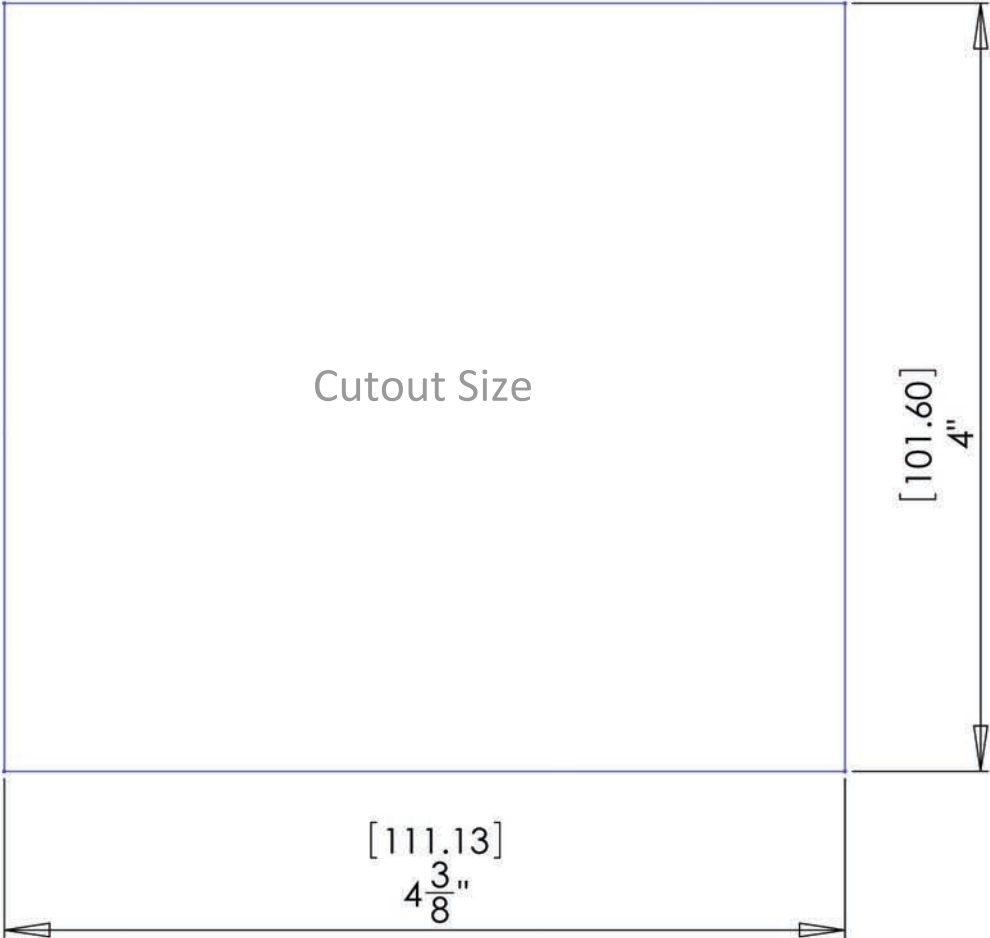

# FM3 Cutout Template

**PRINT AT 100%**

PROPRIETARY AND CONFIDENTIAL

The information contained in this drawing is the sole property of Audio Visual Furniture International. Any reproduction in part or as a whole without the written permission of Audio Visual Furniture International is prohibited.