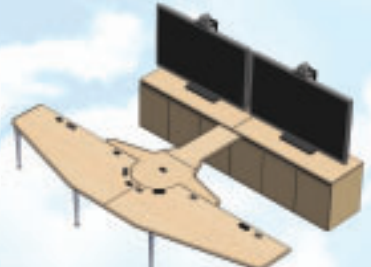

PACKAGE M - TP1000 Telepresence Stand with a Single mount. (Single 40"-58", Flat panel TV) *optional accessory shown

VC Room T1

Table + 1 TP1000

VC Room T2

Table + 3 TP1000

VC Room T3

Table + 1 CR3000

VC Room T4