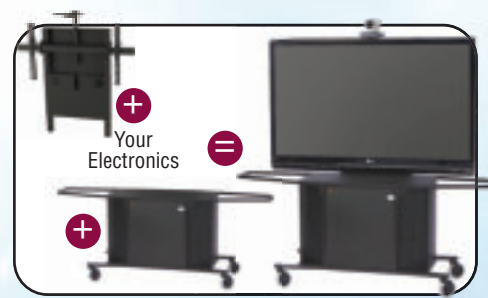

PACKAGE J - MC1000 metal cart with a MC-XL Large mount. (Single 58"-70", Flat panel TV's)