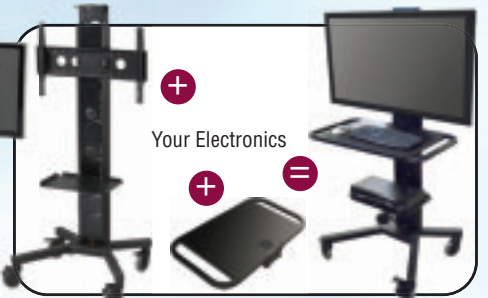

C2736 Tech Stand

C2736-42 Tall Tech Stand

CR2663 - Wide Credenza

CR2050EX - Credenza

CR3000 - Credenza

Packaged Solutions

PACKAGE A - C2736 cart with a PM-S mount* (Single 32" and up Flat panel TV)

PACKAGE B - C2736 cart with a PM-D dual mount* (Dual 32" and up Flat panel TV's)

PACKAGE C - PL3070 cart with a PM-S mount (Single 32" and up Flat panel TV)

PACKAGE D - PL3070 cart with a PM-D dual mount (Dual 32" and up Flat panel TV's)

PACKAGE E - PL3072 wide cart with a PM-D dual mount and PM-CVR base cover*. (Dual 32" and up Flat panel TV's)