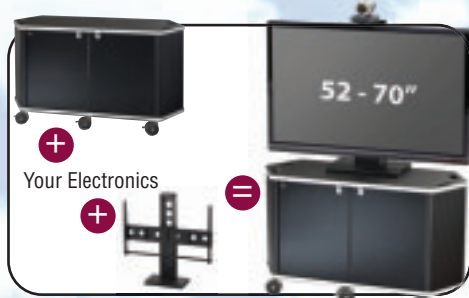

C2736 Tech Stand

C2736-42 Tall Tech Stand

CR2663 - Wide Credenza

CR2050EX - Credenza

CR3000 - Credenza

Packaged Solutions

PACKAGE A - C2736 cart with a PM-S mount* (Single 32" and up Flat panel TV)

PACKAGE B - C2736 cart with a PM-D dual mount* (Dual 32" and up Flat panel TV's)

PACKAGE C - PL3070 cart with a PM-S mount (Single 32" and up Flat panel TV)

PACKAGE D - PL3070 cart with a PM-D dual mount (Dual 32" and up Flat panel TV's)

PACKAGE E - PL3072 wide cart with a PM-D dual mount and PM-CVR base cover*. (Dual 32" and up Flat panel TV's)

PACKAGE F - PMS-FL stand and PM-DSH (Desktop surface and handles) (Single 32" and up Flat panel TV)

PACKAGE G - PL3072 wide cart with a PM-S-XL Large mount*. (Single 52" and up Flat panel TV)

PACKAGE I - MC1000 metal cart with a MC-S Single mount. (Single 40"-58", Flat panel TV)

REX 16- Executive Mobile Rack

103324 Multimedia Stand

RDY2GO™

RDY2GO-LMC

Includes 360 degree sound with built in speakers and subwoofer, slide out locking projector shelf, locking front acrylic door and more.