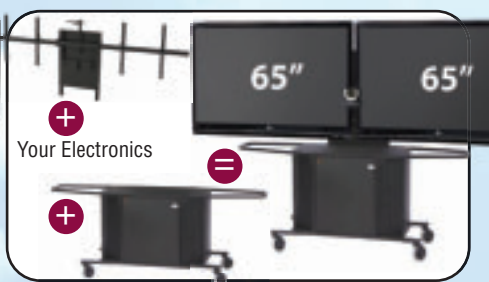

PACKAGE L - MC1000 metal cart with a MC-XL Dual mount. (Dual 65", Flat panel TV's)