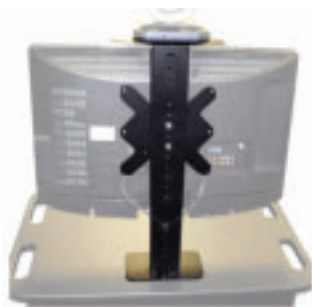

Plasma & LCD Mounts

MM1232 15 to 32" Screen Mount **PM-S Single Screen Mount** **PM-D Dual Screen Mount**

PMS-XL Large Screen Mount