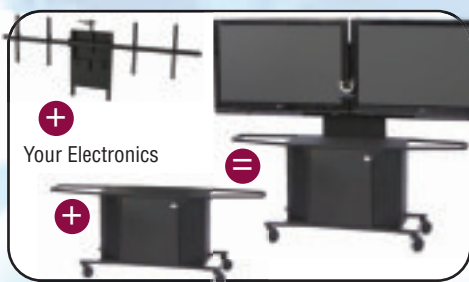

PACKAGE K - MC1000 metal cart with a MC-D Dual mount. (Dual 42"-58", Flat panel TV's)