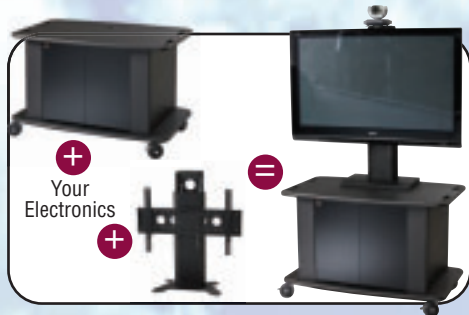

C2736 Tech Stand

C2736-42 Tall Tech Stand

CR2663 - Wide Credenza

CR2050EX - Credenza

CR3000 - Credenza

Packaged Solutions

PACKAGE A - C2736 cart with a PM-S mount* (Single 32" and up Flat panel TV)

PACKAGE B - C2736 cart with a PM-D dual mount* (Dual 32" and up Flat panel TV's)

PACKAGE C - PL3070 cart with a PM-S mount (Single 32" and up Flat panel TV)

PACKAGE D - PL3070 cart with a PM-D dual mount (Dual 32" and up Flat panel TV's)

PACKAGE E - PL3072 wide cart with a PM-D dual mount and PM-CVR base cover*. (Dual 32" and up Flat panel TV's)

REX 16- Executive Mobile Rack

103324 Multimedia Stand

RDY2GO™

RDY2GO-LMC

Includes 360 degree sound with built in speakers and subwoofer, slide out locking projector shelf, locking front acrylic door and more.

EDU-LE

Educational Lectern

10 rack spaces and a flip-up shelf with clean audience side look, locking rear access door, locking front doors and a pull-out keyboard and mouse tray.

Plasma & LCD Mounts

MM1232 15 to 32" Screen Mount **PM-S Single Screen Mount** **PM-D Dual Screen Mount**