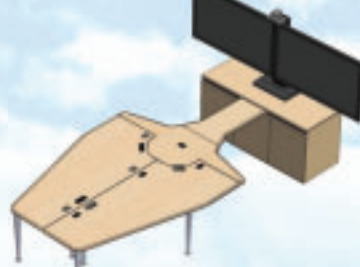

PACKAGE M - TP1000 Telepresence Stand with a Single mount. (Single 40"-58", Flat panel TV) *optional accessory shown

VC Room T1

Table + 1 TP1000

VC Room T2

Table + 3 TP1000

VC Room T3

Table + 1 CR3000

VC Room T4