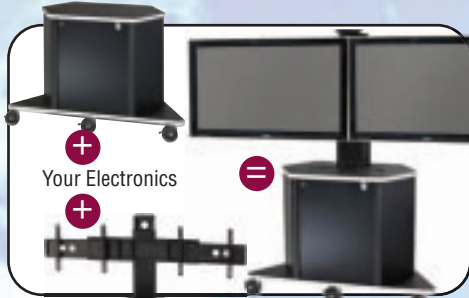

C2736 Tech Stand

C2736-42 Tall Tech Stand

CR2663 - Wide Credenza

CR2050EX - Credenza

CR3000 - Credenza

Packaged Solutions

PACKAGE A - C2736 cart with a PM-S mount* (Single 32" and up Flat panel TV)

PACKAGE B - C2736 cart with a PM-D dual mount* (Dual 32" and up Flat panel TV's)

PACKAGE C - PL3070 cart with a PM-S mount (Single 32" and up Flat panel TV)

PACKAGE D - PL3070 cart with a PM-D dual mount (Dual 32" and up Flat panel TV's)

PACKAGE E - PL3072 wide cart with a PM-D dual mount and PM-CVR base cover*. (Dual 32" and up Flat panel TV's)