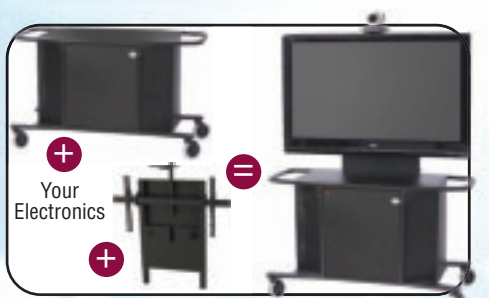

PACKAGE C - PL3070 cart with a PM-S mount (Single 32" and up Flat panel TV)

PACKAGE D - PL3070 cart with a PM-D dual mount (Dual 32" and up Flat panel TV's)

PACKAGE E - PL3072 wide cart with a PM-D dual mount and PM-CVR base cover*. (Dual 32" and up Flat panel TV's)

PACKAGE F - PMS-FL stand and PM-DSH (Desktop surface and handles) (Single 32" and up Flat panel TV)

PACKAGE G - PL3072 wide cart with a PM-S-XL Large mount*. (Single 52" and up Flat panel TV)

PACKAGE I - MC1000 metal cart with a MC-S Single mount. (Single 40"-58", Flat panel TV)

REX 16- Executive Mobile Rack

103324 Multimedia Stand

RDY2GO™

RDY2GO-LMC

Includes 360 degree sound with built in speakers and subwoofer, slide out locking projector shelf, locking front acrylic door and more.

EDU-LE

Educational Lectern

10 rack spaces and a flip-up shelf with clean audience side look, locking rear access door, locking front doors and a pull-out keyboard and mouse tray.

Plasma & LCD Mounts

MM1232 15 to 32" Screen Mount **PM-S Single Screen Mount** **PM-D Dual Screen Mount**