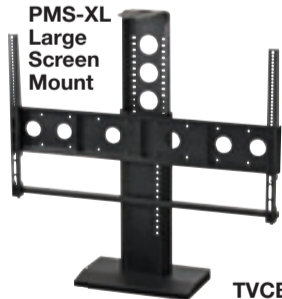

LE3060
One adjustable shelf and casters

LE3090
Slim Line Lectern w/adjustable shelf and casters

LE4001
Inside shelf and wiring channel

Plasma & LCD Mounts

Video Furniture International also manufactures precision crafted video mounting hardware and metal stands.

XLD Plasma/LCD Stand

LS Desktop up to 32" Screen

MM1232 15 to 32" Screen Mount

PMS-XL Large Screen Mount

PM-D Dual Screen Mount

TVCB Camera Bracket

PM-S Single Screen Mount

VIDEO FURNITURE INTERNATIONAL