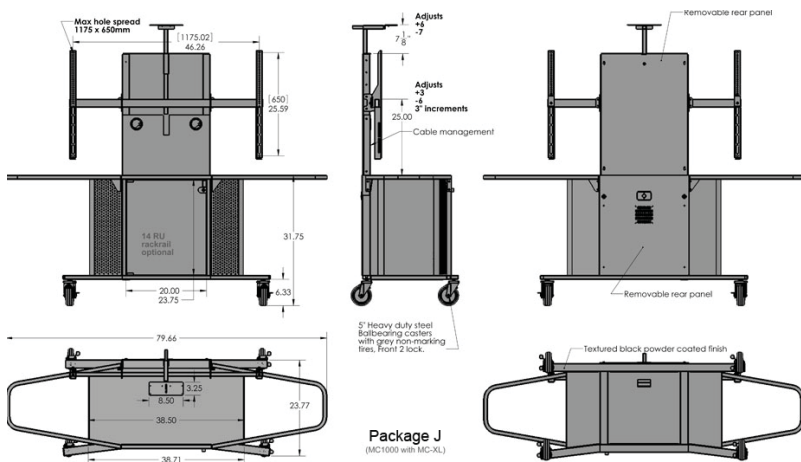

MC-XL mount

- Sturdy 11 ga steel, powder coated texture black
- Wiring channel inside main pillar
- Adjustable TV and camera height during setup
- Accommodates 58" - 70" TV's
- Tilt adjustment during setup

Options

MC1000 cart

- Rack accessories, shelves
- Power bar with 10 ft. cord, quiet fan
- SBB (Soundbar bracket)

MC-XL mount

- See website at www.video-furn.com

Package J

Package J
(MC1000 with MC-XL)

Specifications:

BLACK

PACKAGE	WIDTH	DEPTH	HEIGHT
J	79 5/8"	23 3/4"	64"+

VFI can build or modify stock configurations to suit customer specifications. Please contact us to discuss how this service can help meet your needs. Some quantity restrictions may apply.