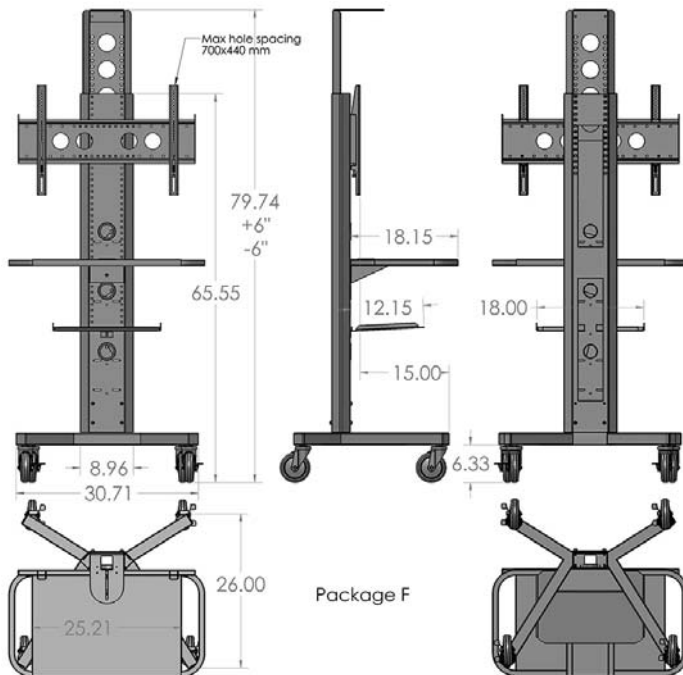

PM-S-FL accommodates 32" and up flatscreens. It features an adjustable camera/codec shelf and a six position front shelf ideal for electronics. Mobility is provided by four heavy duty 5" metal casters with non marking tires. Front casters are locking.

PM-DSH features side handles and a large work surface ideal for laptops, keyboard/mouse.

Standard Features Include:

PM-DSH (Desk Surface with Handles)

- Heavy duty construction powder coated black
- Work surface of 25 1/4" w X 18" d
- Rear wiring grommets
- Built in handles for easy maneuvering

PM-S-FL (Mobile Stand)

- Sturdy 11 ga steel, powder coated texture black
- Wiring channel inside main pillar
- Adjustable TV and camera height during setup
- Accommodates 32" and larger TV's, some up to 52" (Max mount spacing 700mm x 440mm)
- Includes one shelf 18" w X 11 1/2" deep

Options

- PM-CMP, PM-PB, SH-PM, LB3 lockbox
- PM-HDCB, PM-HD-EXP, BKT-KIT, PM-CAM, FEET

See our website for a complete list and descriptions of options at www.video-furn.com

Specifications:

BLACK

PACKAGE	WIDTH	DEPTH	HEIGHT
F	TV	26"	74-86"