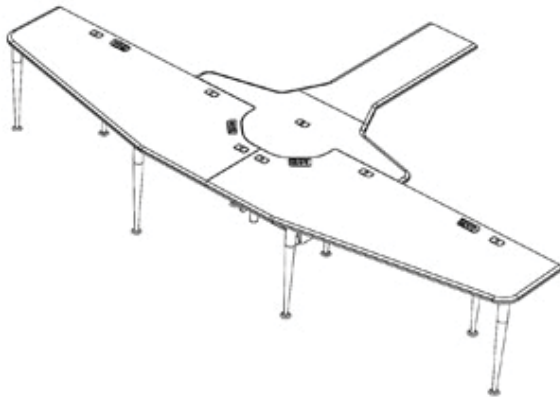

Closed Configuration

Open Configuration

Designed primarily for the telepresence market, **VC-TABLE** brings a clean high-tech look to today's conference rooms. Depending on the specifications and VC system being used, this versatile table can setup as a trapezoidal table or a telepresence suite configuration.

### Standard Features

- Can be setup in deep or wide room configuration
- Seats 6-7 people depending on setup
- Cable management tray and grommets built in
- Built in equipment rack for codec or PC, 10U with easy access
- Bridge for cable management to room or furniture
- 2 bridges offered for different camera distance requirements
- Thermal wrap laminate finish in many colors
- Also offered as our configured packages

### Options

- **PLM1022** 10" - 22" LCD monitor mount
- **TVCB** Camera bracket for freestanding or wall mount TV's
- **CS** Wall mount camera or codec shelf
- **CBB-TV** Under TV camera bracket (26" - 80" TV's)
- **PB** Six outlet power bar with 10 ft. cord
- **SF-PB3** Surface mounted 3-outlet 120V power bar
- **POP5** Pop-up connection panel
- **9031** Vented metal shelf
- **9041** Sliding shelf
- **9052** Sliding drawer
- **CUSTOM CUTOUT** Cutouts for electronics or other items specified by the customer

### Specifications

**Model:** VC-TABLE  
**Width:** Varies  
**Depth:** Varies  
**Height:** 29-1/8"