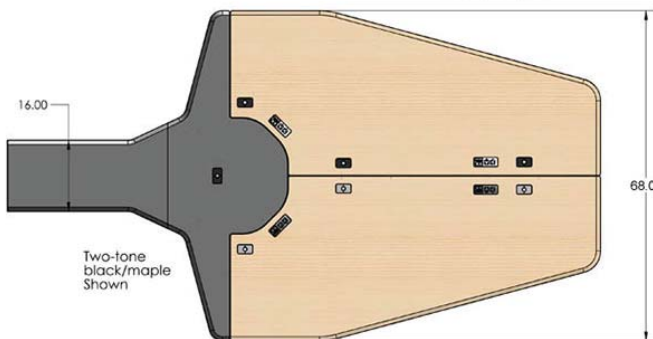

Closed Configuration

Open Configuration

Designed primarily for the telepresence market, **VC-TABLE** brings a clean high-tech look to today's conference rooms. Depending on the specifications and VC system being used, this versatile table can setup as a trapezoidal table or a telepresence suite configuration.

### Standard Features

- Can be setup in deep or wide room configuration
- Seats 6-7 people depending on setup
- Cable management tray and grommets built in
- Built in equipment rack for codec or PC, 10U with easy access
- Bridge for cable management to room or furniture
- 2 bridges offered for different camera distance requirements
- Thermal wrap laminate finish in many colors
- Also offered as our configured packages

### Options

- **PLM1022** 10" - 22" LCD monitor mount
- **TVCB** Camera bracket for freestanding or wall mount TV's
- **CS** Wall mount camera or codec shelf
- **CBB-TV** Under TV camera bracket (26" - 80" TV's)
- **PB** Six outlet power bar with 10 ft. cord
- **SF-PB3** Surface mounted 3-outlet 120V power bar
- **POP5** Pop-up connection panel
- **9031** Vented metal shelf
- **9041** Sliding shelf
- **9052** Sliding drawer
- **CUSTOM CUTOUT** Cutouts for electronics or other items specified by the customer

### Specifications

**Model:** VC-TABLE  
**Width:** Varies  
**Depth:** Varies  
**Height:** 29-1/8"