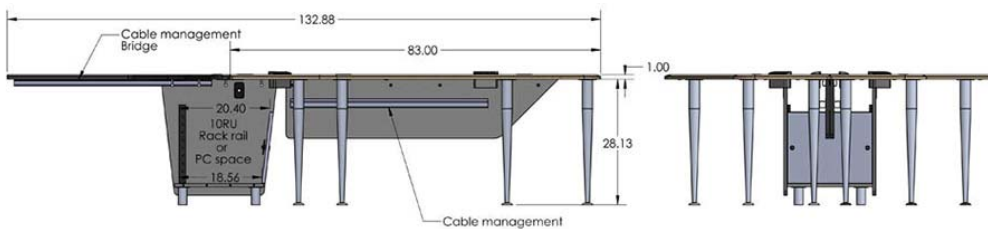

Closed Configuration

Open Configuration

Designed primarily for the telepresence market, **VC-TABLE** brings a clean high-tech look to today's conference rooms. Depending on the specifications and VC system being used, this versatile table can setup as a trapezoidal table or a telepresence suite configuration.

### Standard Features

- Can be setup in deep or wide room configuration
- Seats 6-7 people depending on setup
- Cable management tray and grommets built in
- Built in equipment rack for codec or PC, 10U with easy access
- Bridge for cable management to room or furniture
- 2 bridges offered for different camera distance requirements
- Thermal wrap laminate finish in many colors
- Also offered as our configured packages

### Options

- **PLM1022** 10" - 22" LCD monitor mount
- **TVCB** Camera bracket for freestanding or wall mount TV's
- **CS** Wall mount camera or codec shelf
- **CBB-TV** Under TV camera bracket (26" - 80" TV's)
- **PB** Six outlet power bar with 10 ft. cord
- **SF-PB3** Surface mounted 3-outlet 120V power bar
- **POP5** Pop-up connection panel
- **9031** Vented metal shelf
- **9041** Sliding shelf
- **9052** Sliding drawer
- **CUSTOM CUTOUT** Cutouts for electronics or other items specified by the customer

### Specifications

**Model:** VC-TABLE  
**Width:** Varies  
**Depth:** Varies  
**Height:** 29-1/8"