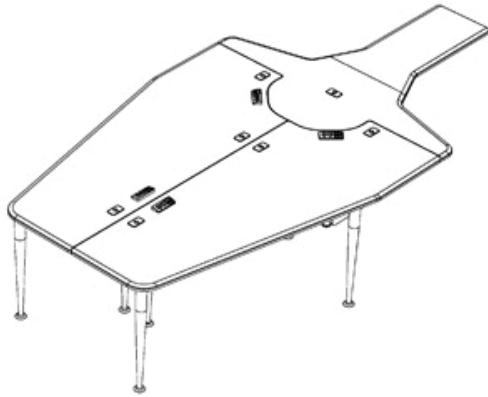

Closed Configuration

Open Configuration

Designed primarily for the telepresence market, **VC-TABLE** brings a clean high-tech look to today's conference rooms. Depending on the specifications and VC system being used, this versatile table can setup as a trapezoidal table or a telepresence suite configuration.

### Standard Features

- Can be setup in deep or wide room configuration
- Seats 6-7 people depending on setup
- Cable management tray and grommets built in
- Built in equipment rack for codec or PC, 10U with easy access
- Bridge for cable management to room or furniture
- 2 bridges offered for different camera distance requirements
- Thermal wrap laminate finish in many colors
- Also offered as our configured packages

### Options

- **PLM1022** 10" - 22" LCD monitor mount
- **TVCB** Camera bracket for freestanding or wall mount TV's
- **CS** Wall mount camera or codec shelf
- **CBB-TV** Under TV camera bracket (26" - 80" TV's)
- **PB** Six outlet power bar with 10 ft. cord
- **SF-PB3** Surface mounted 3-outlet 120V power bar
- **POP5** Pop-up connection panel
- **9031** Vented metal shelf
- **9041** Sliding shelf
- **9052** Sliding drawer
- **CUSTOM CUTOUT** Cutouts for electronics or other items specified by the customer

### Specifications

**Model:** VC-TABLE  
**Width:** Varies  
**Depth:** Varies  
**Height:** 29-1/8"