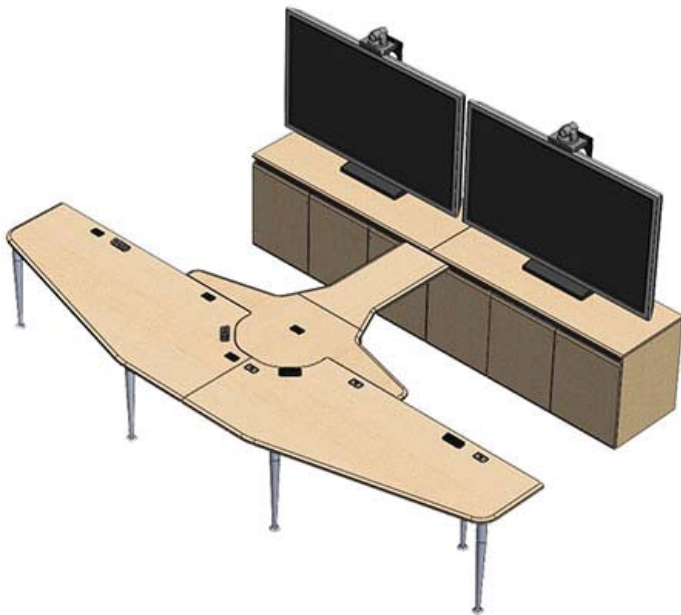

The **VC-TABLE T4** package consists of table **VC-TABLE** + 2X **CR3000EX** credenza + 2X **PM-S** or 2X **PM-S-XL** monitor mount + 2X **PM-CVR** cover for mount base. **VC-TABLE** brings a clean high-tech look to today's conference rooms.

Standard Features

Table

- Seats 6 people
- Cable management tray and grommets built in
- Built in equipment rack for codec or PC, 10U with easy access
- Bridge for cable management to room or furniture
- 2 bridges offered for different camera distance requirements (36" and 49 1/4")
- Thermal wrap laminate finish in many colors

CR3000EX Tech Credenza

- 3X 12U bays and 3X cooling fans

PM-S-XL

- Stand for single 52" - 80" TV's

- Camera mount

PM-CVR Cosmetic steel cover for the base

Options

- **CR3030EX** Deep credenza (6" deeper than CR3000EX)
- **PLM1022** 10" - 22" LCD monitor mount
- **TVCB** Camera bracket for freestanding or wall mount TV's
- **CS** Wall mount camera or codec shelf
- **CBB-TV** Under TV camera bracket (26" - 80" TV's)
- **SF-PB3** Surface mounted 3-outlet 120V power bar
- **POP5** Pop-up connection panel
- **9031** Vented metal shelf
- **9041** Sliding shelf
- **9052** Sliding drawer
- **9107** Lacing bar (19" long)
- **CUSTOM CUTOUT** Cutouts for electronics or other items specified by the customer

Specifications

Model: VC-TABLE T4

Width: 166"

Depth: 109"

Height: 29-1/8"

Finishes

The information contained in this drawing is the sole property of Audio Visual Furniture International. Any reproduction in part or as a whole without the written permission of Audio Visual Furniture International is prohibited. We can build or modify stock configurations to suit customer specifications. Please contact us to discuss how this service can help meet your needs. Some quantity restrictions may apply. Specification subject to change without notice. Computers, cameras, monitors, etc. are shown to illustrate product usage and are not included unless otherwise noted.