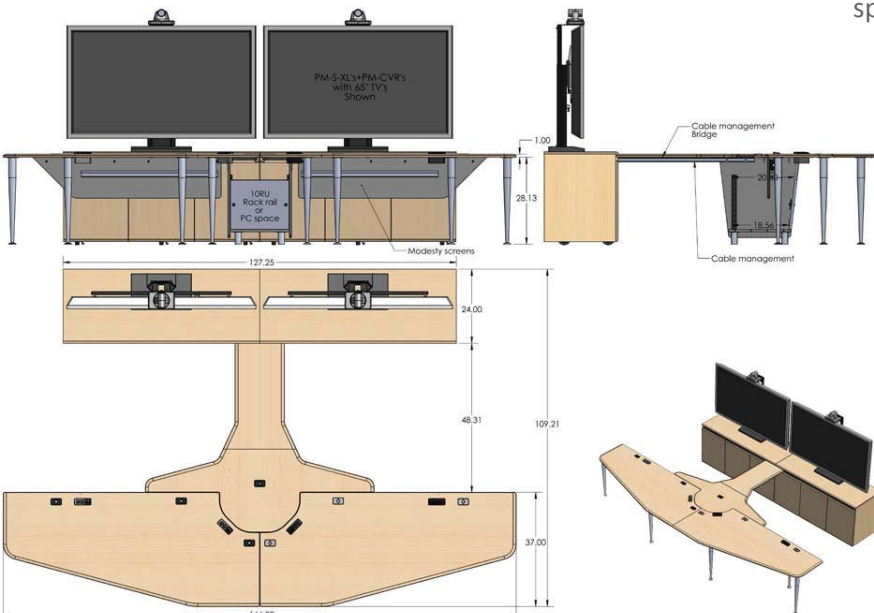

The **VC-TABLE T4** package consists of table **VC-TABLE** + 2X **CR3000EX** credenza + 2X **PM-S** or 2X **PM-S-XL** monitor mount + 2X **PM-CVR** cover for mount base. **VC-TABLE** brings a clean high-tech look to today's conference rooms.

Standard Features

Table

- Seats 6 people
- Cable management tray and grommets built in
- Built in equipment rack for codec or PC, 10U with easy access
- Bridge for cable management to room or furniture
- 2 bridges offered for different camera distance requirements (36" and 49 1/4")
- Thermal wrap laminate finish in many colors

CR3000EX Tech Credenza

- 3X 12U bays and 3X cooling fans

PM-S-XL

- Stand for single 52" - 80" TV's

- Camera mount

PM-CVR Cosmetic steel cover for the base

Options

- **CR3030EX** Deep credenza (6" deeper than CR3000EX)
- **PLM1022** 10" - 22" LCD monitor mount
- **TVCB** Camera bracket for freestanding or wall mount TV's
- **CS** Wall mount camera or codec shelf
- **CBB-TV** Under TV camera bracket (26" - 80" TV's)
- **SF-PB3** Surface mounted 3-outlet 120V power bar
- **POP5** Pop-up connection panel
- **9031** Vented metal shelf
- **9041** Sliding shelf
- **9052** Sliding drawer
- **9107** Lacing bar (19" long)
- **CUSTOM CUTOUT** Cutouts for electronics or other items specified by the customer

Specifications

Model: VC-TABLE T4

Width: 166"

Depth: 109"

Height: 29-1/8"

Finishes

The information contained in this drawing is the sole property of Audio Visual Furniture International. Any reproduction in part or as a whole without the written permission of Audio Visual Furniture International is prohibited. We can build or modify stock configurations to suit customer specifications. Please contact us to discuss how this service can help meet your needs. Some quantity restrictions may apply. Specification subject to change without notice. Computers, cameras, monitors, etc. are shown to illustrate product usage and are not included unless otherwise noted.