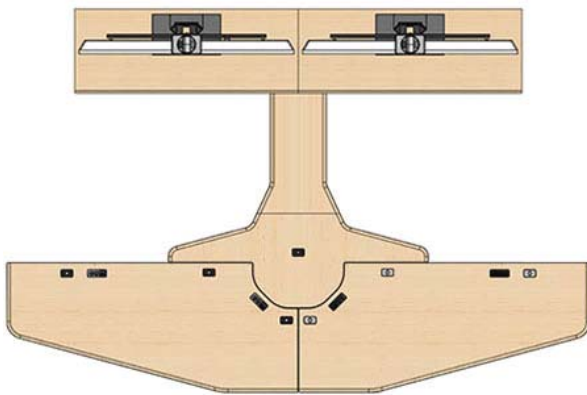

Standard Features

Table

- Seats 6 people
- Cable management tray and grommets built in
- Built in equipment rack for codec or PC, 10U with easy access
- Bridge for cable management to room or furniture
- 2 bridges offered for different camera distance requirements (36" and 49 1/4")
- Thermal wrap laminate finish in many colors

CR3000EX Tech Credenza

- 3X 12U bays and 3X cooling fans

PM-S-XL

- Stand for single 52" - 80" TV's

- Camera mount

PM-CVR Cosmetic steel cover for the base

Options

- **CR3030EX** Deep credenza (6" deeper than CR3000EX)
- **PLM1022** 10" - 22" LCD monitor mount
- **TVCB** Camera bracket for freestanding or wall mount TV's
- **CS** Wall mount camera or codec shelf
- **CBB-TV** Under TV camera bracket (26" - 80" TV's)
- **SF-PB3** Surface mounted 3-outlet 120V power bar
- **POP5** Pop-up connection panel
- **9031** Vented metal shelf
- **9041** Sliding shelf
- **9052** Sliding drawer
- **9107** Lacing bar (19" long)
- **CUSTOM CUTOUT** Cutouts for electronics or other items specified by the customer

Specifications

Model: VC-TABLE T4

Width: 166"

Depth: 109"

Height: 29-1/8"

Finishes

The information contained in this drawing is the sole property of Audio Visual Furniture International. Any reproduction in part or as a whole without the written permission of Audio Visual Furniture International is prohibited. We can build or modify stock configurations to suit customer specifications. Please contact us to discuss how this service can help meet your needs. Some quantity restrictions may apply. Specification subject to change without notice. Computers, cameras, monitors, etc. are shown to illustrate product usage and are not included unless otherwise noted.