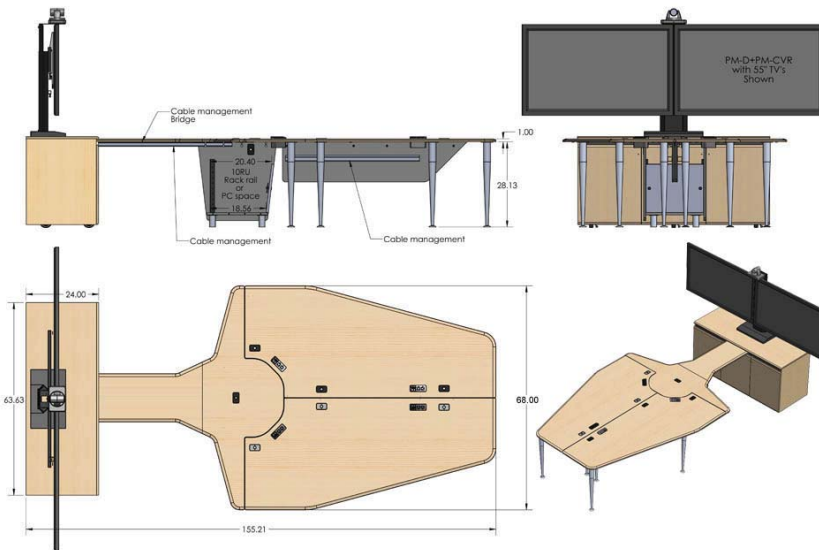

Standard Features

Table

- Seats 7 people
- Cable management tray and grommets built in
- Built in equipment rack for codec or PC, 10U with easy access
- Bridge for cable management to room or furniture
- 2 bridges offered for different camera distance requirements (36" and 49 1/4")
- Thermal wrap laminate finish in many colors

CR3000EX Tech Credenza

- 3X 12U bays and 3X cooling fans

PM-D or PM-S-XL

- Stand for dual 32" - 55" or for single 52" - 80" TV's
- Camera mount

PM-CVR Cosmetic steel cover for the base

Options

- **411 Extension** Seats 4 additional people (adds 55" length)
- **CR3030EX** Deep credenza (6" deeper than CR3000EX)
- **PLM1022** 10" - 22" LCD monitor mount
- **TVCB** Camera bracket for freestanding or wall mount TV's
- **CS** Wall mount camera or codec shelf
- **CBB-TV** Under TV camera bracket (26" - 80" TV's)
- **PB** Six outlet power bar with 10 ft. cord
- **SF-PB3** Surface mounted 3-outlet 120V power bar
- **POP5** Pop-up connection panel
- **9031** Vented metal shelf
- **9041** Sliding shelf
- **9052** Sliding drawer
- **9107** Lacing bar (19" long)
- **CUSTOM CUTOUT** Cutouts for electronics or other items specified by the customer

Specifications

Model: VC-TABLE T3

Width: 68"

Depth: 155"

Height: 29-1/8"

Finishes

The information contained in this drawing is the sole property of Audio Visual Furniture International. Any reproduction in part or as a whole without the written permission of Audio Visual Furniture International is prohibited. We can build or modify stock configurations to suit customer specifications. Please contact us to discuss how this service can help meet your needs. Some quantity restrictions may apply. Specification subject to change without notice. Computers, cameras, monitors, etc. are shown to illustrate product usage and are not included unless otherwise noted.