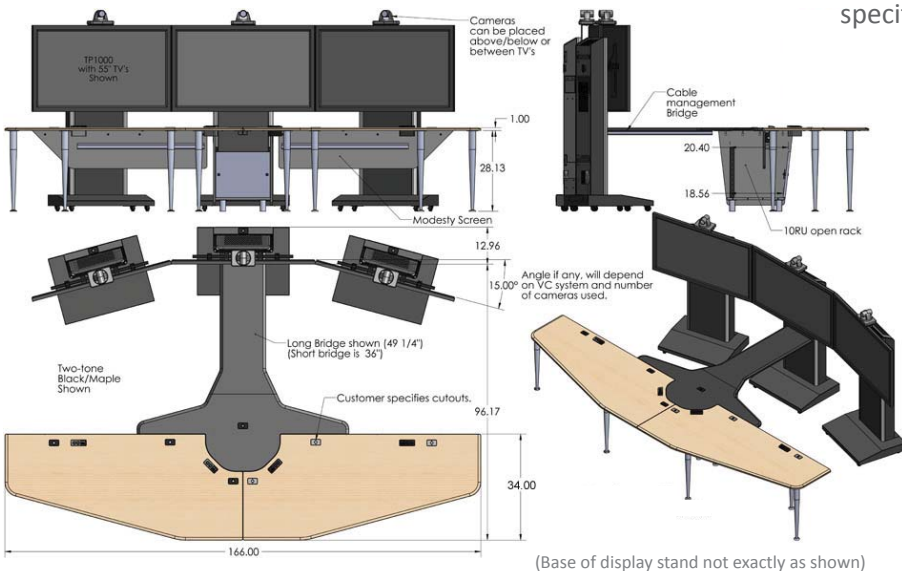

The **VC-TABLE T2** package consists of **VC-TABLE** + 3X **TP800-S** or **TP800-XL** monitor stand. VC-TABLE brings a clean high-tech look to today's conference rooms.

Standard Features

Table

- Seats 6 people
- Cable management tray and grommets built in
- Built in equipment rack for codec or PC, 10U with easy access
- Bridge for cable management to room or furniture
- 2 bridges offered for different camera distance requirements (36" and 49 1/4")
- Thermal wrap laminate finish in many colors

3X TP800-S (Single) or TP800-XL (Single XL)

- Fixed base monitor stand for single 40" - 58" or 58" - 65" TV's
- Camera mount, 3U mounted codec basket, electronics shelf and a 6 outlet power bar with 10 ft. cord mounted inside
- Cooling fan built-in

Options

- **PLM1022** 10" - 22" LCD monitor mount
- **SBB** Sound bar bracket
- **BKT-C20** C20 Codec bracket
- **CBB-TV** Under TV camera bracket (26" - 80" TV's)
- **PM2-ARM** Side mounting camera bracket
- **PB** Six outlet power bar with 10 ft. cord
- **SF-PB3** Surface mounted 3-outlet 120V power bar
- **POP5** Pop-up connection panel
- **9031** Vented metal shelf
- **9041** Sliding shelf
- **9052** Sliding drawer
- **CUSTOM CUTOUT** Cutouts for electronics or other items specified by the customer

Specifications

Model: VC-TABLE T2
Width: 166"
Depth: 96"
Height: 29-1/8"

Finishes

The information contained in this drawing is the sole property of Audio Visual Furniture International. Any reproduction in part or as a whole without the written permission of Audio Visual Furniture International is prohibited. We can build or modify stock configurations to suit customer specifications. Please contact us to discuss how this service can help meet your needs. Some quantity restrictions may apply. Specification subject to change without notice. Computers, cameras, monitors, etc. are shown to illustrate product usage and are not included unless otherwise noted.