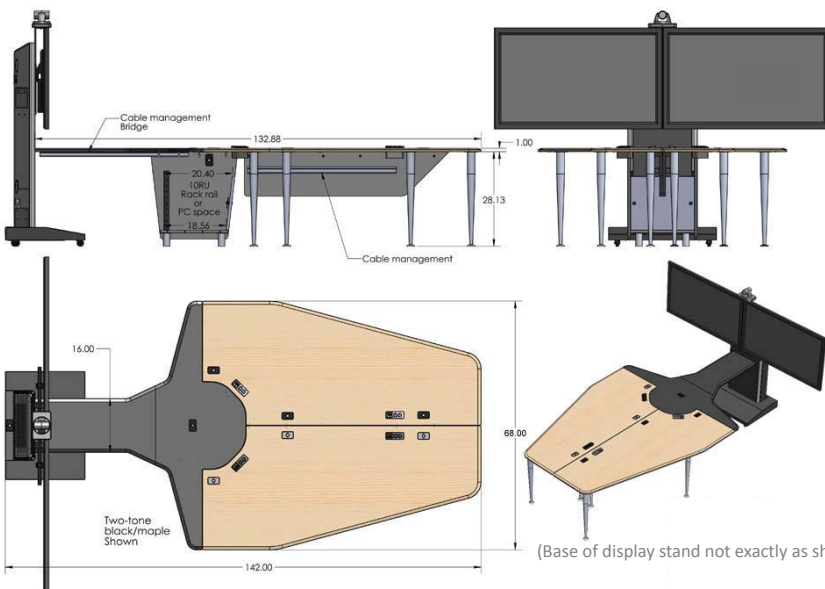

The **VC-TABLE T1** package consists of **VC-TABLE** + 1X **TP800** monitor stand (Choice of single, dual or XL display). **VC-TABLE** brings a clean high-tech look to today's conference rooms.

Standard Features

Table

- Seats 7 people
- Cable management tray and grommets built in
- Built in equipment rack for codec or PC, 10U with easy access
- Bridge for cable management to room or furniture
- 2 bridges offered for different camera distance requirements (36" and 49 1/4")
- Thermal wrap laminate finish in many colors

TP800-S (Single), TP800-D (Dual) or TP800-XL (Single XL)

- Fixed base monitor stand for dual 32" - 55" or single 40" - 65" TV's
- Camera mount, 3U mounted codec basket, electronics shelf and a 6 outlet power bar with 10 ft. cord mounted inside
- Cooling fan built-in

Specifications

Model: VC-TABLE T1
Width: 68"
Depth: 142"
Height: 29-1/8"

Finishes

The information contained in this drawing is the sole property of Audio Visual Furniture International. Any reproduction in part or as a whole without the written permission of Audio Visual Furniture International is prohibited. We can build or modify stock configurations to suit customer specifications. Please contact us to discuss how this service can help meet your needs. Some quantity restrictions may apply. Specification subject to change without notice. Computers, cameras, monitors, etc. are shown to illustrate product usage and are not included unless otherwise noted.