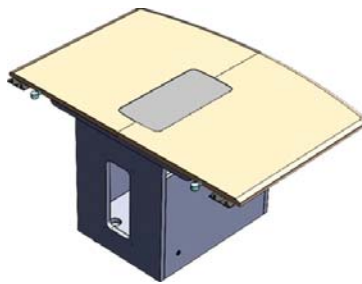

36RR Section