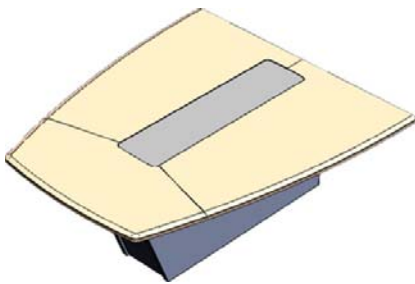

36FR Section