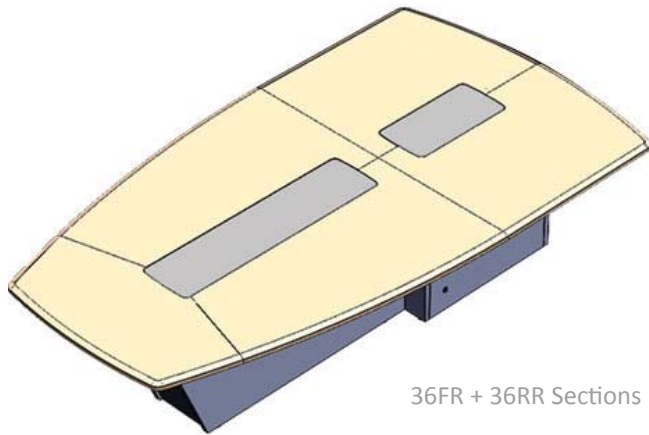

The **T3600 Basic** is a modular boat shaped table which allows 360 degree seating, consists of sections 36FR + 36RR. Package features islands for accommodating your electronics, power grommets/cubby's custom cutouts. Islands can be replaced as your technology changes.

Standard Features

- Seats 7 people. Can be expanded with extensions later
- Large base with access panels for cable routing and device storage/mounting
- Islands for accommodating electronics/grommets
- 36RR section includes a basic desktop rack, 10U with easy access
- Highly resistant thermowrap surface in many finishes

36FR + 36RR Sections

36FR Section

36RR Section

Specifications

Model: T3600
Width: 56"
Depth: 8'-5.1"
 36FR - 63.5"
 36RR - 37.75"
Height: 29.13"

Finishes

The information contained in this drawing is the sole property of Audio Visual Furniture International. Any reproduction in part or as a whole without the written permission of Audio Visual Furniture International is prohibited. AVFI can build or modify stock configurations to suit customer specifications. Please contact us to discuss how this service can help meet your needs. Some quantity restrictions may apply. Specification subject to change without notice. Computers, cameras, monitors, etc. are shown to illustrate product usage and are not included unless otherwise noted.