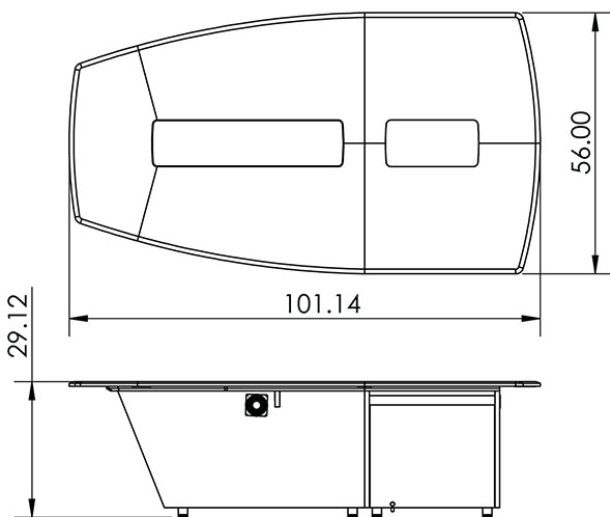

Standard Features

- Seats 7 people. Can be expanded with extensions later
- Large base with access panels for cable routing and device storage/mounting
- Islands for accommodating electronics/grommets
- 36RR section includes a basic desktop rack, 10U with easy access
- Highly resistant thermowrap surface in many finishes

Options

- **PLM1022** 10" - 22" LCD monitor mount
- **PB** Six outlet power bar with 10 ft. cord
- **SF-PB3** Surface mounted 3-outlet 120V power bar
- **CUB3** Round cable well
- **CUB4** Power panel
- **CUB5** Round cable well
- **CUB8** Table top cable well
- **MIC-18** MX418C Shure Gooseneck microphone
- **CHGQIW** White wireless charging station
- **CHGQI-DNGL** Dongle lightning, 30 pin, Micro-USB (Requires **CHGQIW**)
- **9031** Vented metal shelf
- **9041** Sliding shelf
- **9052** Sliding drawer
- **DIR9200-10** 10U Rack module
- **PC CUTOUT** Custom cutout for PC. For 36FR base
- **CUSTOM CUTOUT** Cutouts for electronics or other items specified by the customer

36FR + 36RR Sections

36FR Section

36RR Section

Specifications

Model: T3600
Width: 56"
Depth: 8'-5.1"
 36FR - 63.5"
 36RR - 37.75"
Height: 29.13"

Finishes

The information contained in this drawing is the sole property of Audio Visual Furniture International. Any reproduction in part or as a whole without the written permission of Audio Visual Furniture International is prohibited. AVFI can build or modify stock configurations to suit customer specifications. Please contact us to discuss how this service can help meet your needs. Some quantity restrictions may apply. Specification subject to change without notice. Computers, cameras, monitors, etc. are shown to illustrate product usage and are not included unless otherwise noted.