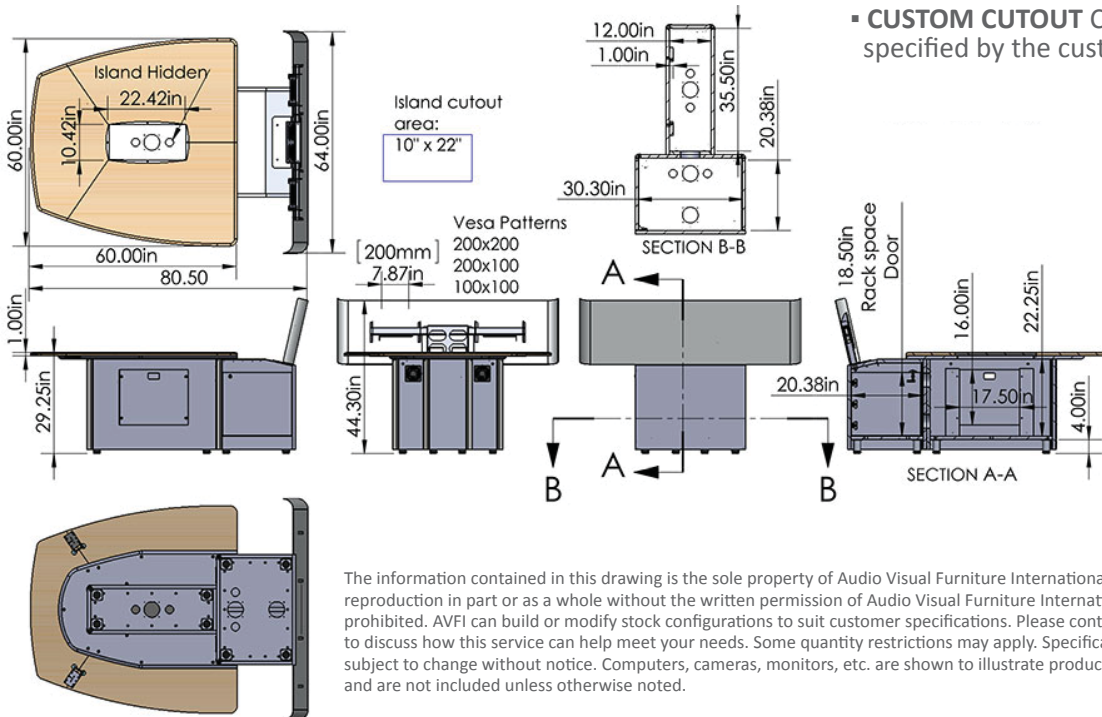

T525EX is a lower height collaboration table with instructor visibility in mind. Designed for classroom environments, this table brings a clean high-tech look to today's innovative classrooms. It features base storage which can house PC components and various electrical units, cable management and optional custom cutouts for accommodating your electronics grommets/cubby's for easy plug in of laptops or USB keys and displaying on screen. The table comes in a variety of wood grain or solid colors that are sure to compliment any classroom environment

Standard Features

- Seats 5 people
- Includes dual mount for 32" displays
- Island to conceal inputs/outputs and power supplies
- Removable panel and locking door accessible cable management and rack space
- Base can fit a 10U rack cube or PC. Max dims 20.38"W x 18.5"H x 30.25"D
- Top is thermal wrapped Surf(x) and base is furniture grade laminate

Specifications

Model: T525EX
Width: 60"
Depth: 80.5"
Height: 45" (Table top height is 29.25")

Finishes

The information contained in this drawing is the sole property of Audio Visual Furniture International. Any reproduction in part or as a whole without the written permission of Audio Visual Furniture International is prohibited. AVFI can build or modify stock configurations to suit customer specifications. Please contact us to discuss how this service can help meet your needs. Some quantity restrictions may apply. Specification subject to change without notice. Computers, cameras, monitors, etc. are shown to illustrate product usage and are not included unless otherwise noted.