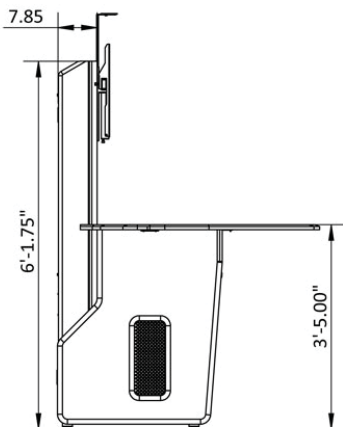

Designed primarily for quick meetings, the T628T-NE table is ideal for open concept room spaces and huddle rooms.

Standard Features

- 42" bar height tabletop
- 3 to 4 people
- Includes TP800 monitor stand (Choice of single-S, dual-D or single-XL display brackets)
- TP800 includes camera mount and 3U rack
- One large vented base compartments to house drop-in racks or PC's
- Island is designed to conceal inputs/outputs and power supplies
- 10U drop-in rack
- Highly resistant thermowrap surface in many colors

Specifications

Model: T628T-NE
Width: 68"
Depth: 52.5"
Height: 42"

Finishes

The information contained in this drawing is the sole property of Audio Visual Furniture International. Any reproduction in part or as a whole without the written permission of Audio Visual Furniture International is prohibited. AVFI can build or modify stock configurations to suit customer specifications. Please contact us to discuss how this service can help meet your needs. Some quantity restrictions may apply. Specification subject to change without notice. Computers, cameras, monitors, etc. are shown to illustrate product usage and are not included unless otherwise noted.