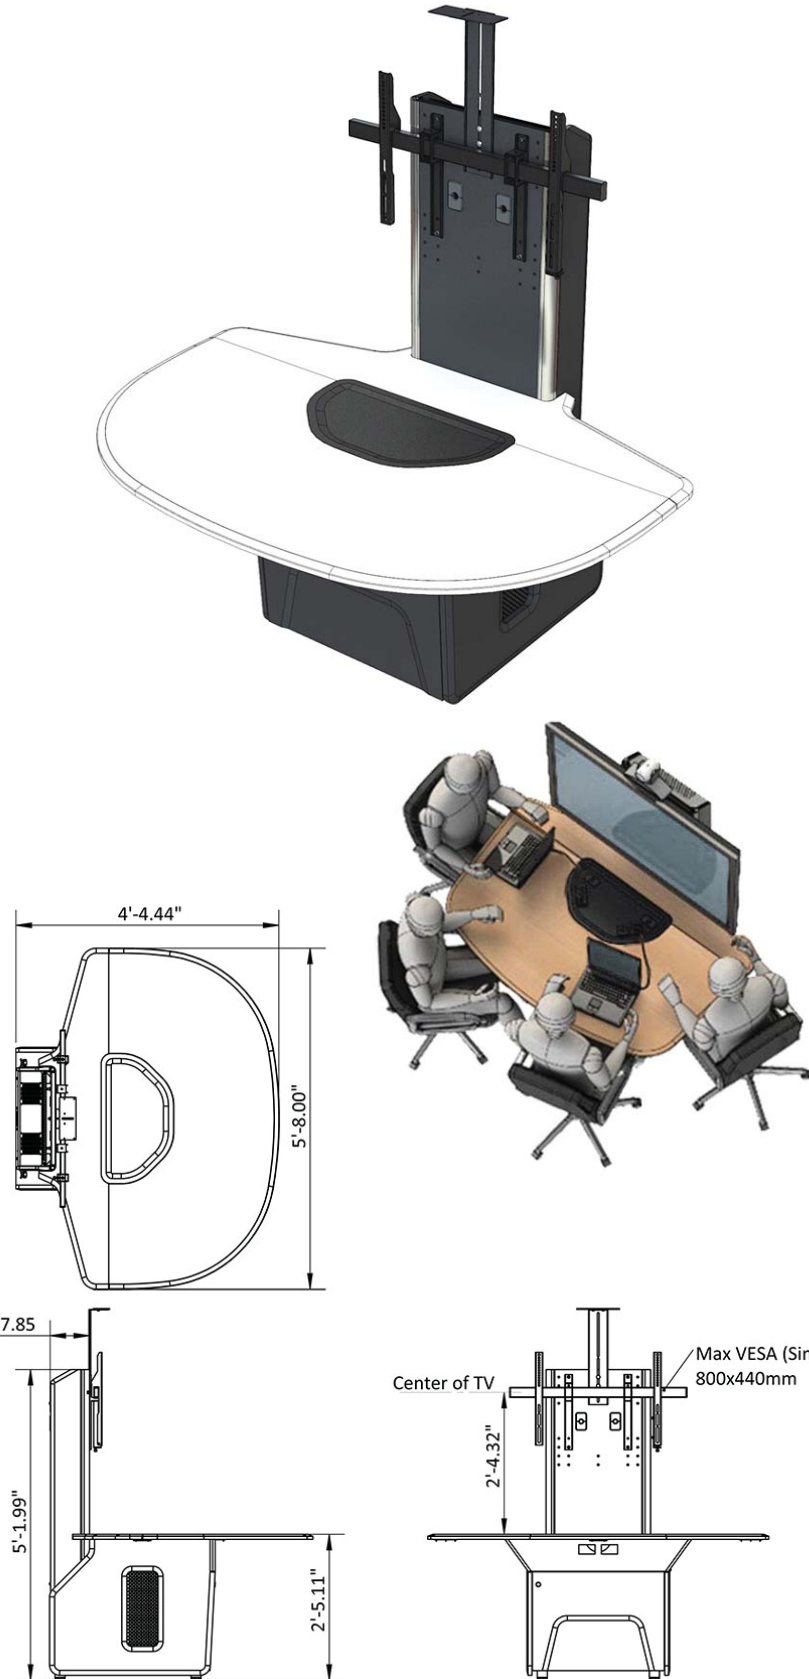

Designed primarily for quick meetings, the **T628-NE** table is ideal for open concept room spaces and huddle rooms.

Standard Features

- 3 to 4 people
- Includes TP800 monitor stand (Choice of single-S, dual-D or single-XL display brackets)
- TP800 includes camera mount and 3U rack
- One large vented base compartments to house drop-in racks or PC's up to 9U
- Island is designed to conceal inputs/outputs and power supplies
- 8U drop-in rack
- Highly resistant thermowrap surface in many colors

Options

- **T628 Extension** Accommodates 4 additional people
- **PLM1022** 10" - 24" LCD monitor mount
- **PB** Six outlet power bar with 10 ft. cord
- **CS** Wall mount camera or codec shelf
- **CBB-TV** Under TV camera bracket (26" - 80" TV's)
- **PB** Six outlet power bar with 10 ft. cord
- **CUB3** Round cable well
- **CUB4** Black-B/Silver-S Power Panel
- **CUB5** Round cable well
- **CUB8** Table top cable well
- **POP5** Pop-up connection panel
- **PC-PATCH** 2x 110AC, RJ45, Phone, 2x USB
- **SF-PB3** Surface mounted 3-outlet 120V power bar
- **CHGQIW/B** Wireless charging station white or black
- **CHGQI-DNGL** Dongle lightning, 30-pin, Micro-USB. Requires CHGQIW/B
- **9031** Vented metal shelf
- **9041** Sliding shelf
- **9052** Sliding drawer
- **DIR9200-8** 8U Rack module
- **GRC60** 60mm Round grommet. Black-B, white-W & grey-G
- **CUSTOM CUTOUT** Cutouts for electronics or other items specified by the customer