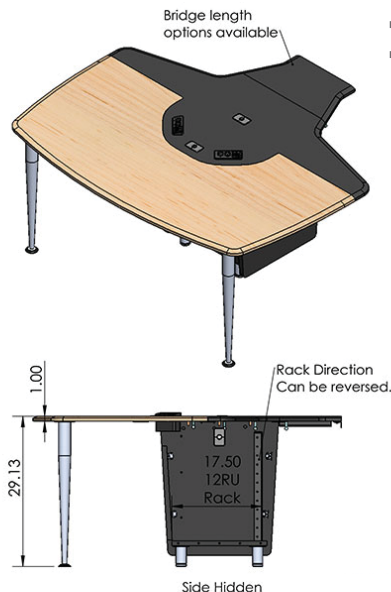

Designed primarily for the huddle rooms, the table **T324** brings a high-tech look to small collaboration rooms. Also offered as our room packages: **T324 T1** (tower) and **T324 T3** (credenza)

Standard Features

- Seats 3 to 4 people
- Cable management tray and grommets
- Built in equipment rack for codec or PC, 10U with easy access
- 2x PC-PATCH panels with 110AC outlets and USB pass throughs
- 2 bridges offered for different camera distance requirements (12" standard and 36" for VC)
- Thermal wrap laminate finish in many colors
- Offered as a stand-alone table or as our configured packages

Specifications

Model: T324
Width: 68"
Depth: 59-3/4"
Height: 29-1/8"

Finishes

The information contained in this drawing is the sole property of Audio Visual Furniture International. Any reproduction in part or as a whole without the written permission of Audio Visual Furniture International is prohibited. AVFI can build or modify stock configurations to suit customer specifications. Please contact us to discuss how this service can help meet your needs. Some quantity restrictions may apply. Specification subject to change without notice. Computers, cameras, monitors, etc. are shown to illustrate product usage and are not included unless otherwise noted.