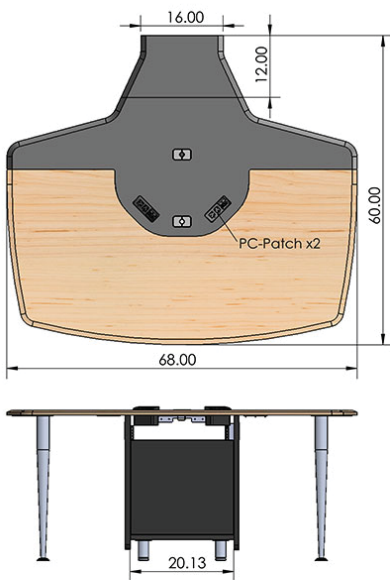

Designed primarily for the huddle rooms, the table **T324** brings a high-tech look to small collaboration rooms. Also offered as our room packages: **T324 T1** (tower) and **T324 T3** (credenza)

Standard Features

- Seats 3 to 4 people
- Cable management tray and grommets
- Built in equipment rack for codec or PC, 10U with easy access
- 2x PC-PATCH panels with 110AC outlets and USB pass throughs
- 2 bridges offered for different camera distance requirements (12" standard and 36" for VC)
- Thermal wrap laminate finish in many colors
- Offered as a stand-alone table or as our configured packages

Specifications

Model: T324
Width: 68"
Depth: 59-3/4"
Height: 29-1/8"

Finishes

The information contained in this drawing is the sole property of Audio Visual Furniture International. Any reproduction in part or as a whole without the written permission of Audio Visual Furniture International is prohibited. AVFI can build or modify stock configurations to suit customer specifications. Please contact us to discuss how this service can help meet your needs. Some quantity restrictions may apply. Specification subject to change without notice. Computers, cameras, monitors, etc. are shown to illustrate product usage and are not included unless otherwise noted.