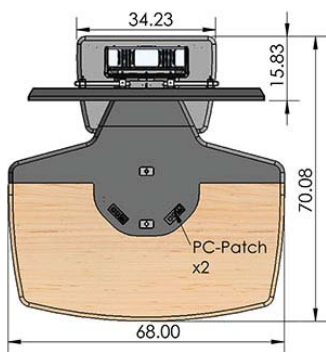

Standard Features

Table

- Seats 3 to 4 people
- Cable management tray and grommets
- Built in equipment rack for codec or PC, 10U with easy access
- 2x PC-PATCH panels with 110AC outlets and USB pass throughs
- 2 bridges offered for different camera distance requirements (12" standard and 36" for VC)
- Thermal wrap laminate finish in many colors

TP800-S (Single), TP800-D (Dual) or TP800-XL (Single XL)

- Fixed base monitor stand for dual 32" - 55" or single 40" - 65" TV's
- Camera mount, 3U mounted codec basket, electronics shelf and a 6 outlet power bar with 10 ft. cord mounted inside
- Cooling fan built-in

Options

- **411 Extension** Accommodates 4 additional people
- **PLM1022** 10" - 22" LCD monitor mount
- **CAM** Camera/codec mount
- **TVCB** Camera bracket for freestanding or wall mount TV's
- **CS** Wall mount camera or codec shelf
- **CBB-TV** Under TV camera bracket (26" - 80" TV's)
- **PM2-ARM** Side mounting camera bracket
- **PB** Six outlet power bar with 10 ft. cord
- **CUB3** Round cable well
- **CUB5** Round cable well
- **CUB8** Table top cable well
- **SF-PB3** Surface mounted 3-outlet 120V power bar
- **9031** Vented metal shelf
- **9041** Sliding shelf
- **9052** Sliding drawer
- **CUSTOM CUTOUT** Cutouts for electronics or other items specified by the customer

Specifications

Model: T324 T1
Width: 68"
Depth: 70"
Height: 29-1/8"

Finishes

The information contained in this drawing is the sole property of Audio Visual Furniture International. Any reproduction in part or as a whole without the written permission of Audio Visual Furniture International is prohibited. AVFI can build or modify stock configurations to suit customer specifications. Please contact us to discuss how this service can help meet your needs. Some quantity restrictions may apply. Specification subject to change without notice. Computers, cameras, monitors, etc. are shown to illustrate product usage and are not included unless otherwise noted.