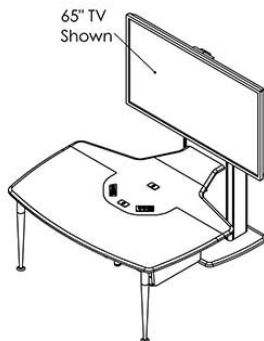

Finishes

The information contained in this drawing is the sole property of Audio Visual Furniture International. Any reproduction in part or as a whole without the written permission of Audio Visual Furniture International is prohibited. AVFI can build or modify stock configurations to suit customer specifications. Please contact us to discuss how this service can help meet your needs. Some quantity restrictions may apply. Specification subject to change without notice. Computers, cameras, monitors, etc. are shown to illustrate product usage and are not included unless otherwise noted.