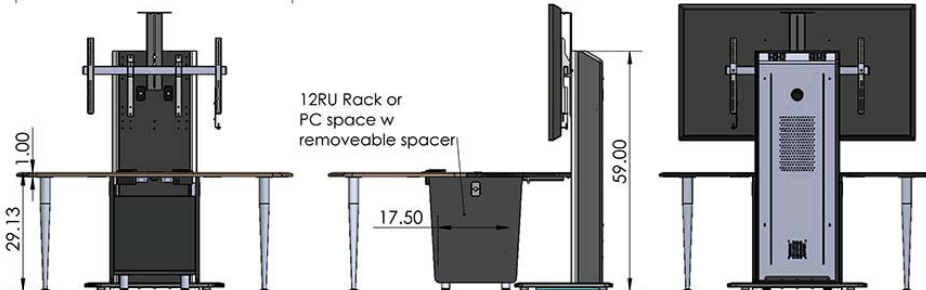

Standard Features

Table

- Seats 3 to 4 people
- Cable management tray and grommets
- Built in equipment rack for codec or PC, 10U with easy access
- 2x PC-PATCH panels with 110AC outlets and USB pass throughs
- 2 bridges offered for different camera distance requirements (12" standard and 36" for VC)
- Thermal wrap laminate finish in many colors

TP800-S (Single), TP800-D (Dual) or TP800-XL (Single XL)

- Fixed base monitor stand for dual 32" - 55" or single 40" - 65" TV's
- Camera mount, 3U mounted codec basket, electronics shelf and a 6 outlet power bar with 10 ft. cord mounted inside
- Cooling fan built-in

Options

- **411 Extension** Accommodates 4 additional people
- **PLM1022** 10" - 22" LCD monitor mount
- **CAM** Camera/codec mount
- **TVCB** Camera bracket for freestanding or wall mount TV's
- **CS** Wall mount camera or codec shelf
- **CBB-TV** Under TV camera bracket (26" - 80" TV's)
- **PM2-ARM** Side mounting camera bracket
- **PB** Six outlet power bar with 10 ft. cord
- **CUB3** Round cable well
- **CUB5** Round cable well
- **CUB8** Table top cable well
- **SF-PB3** Surface mounted 3-outlet 120V power bar
- **9031** Vented metal shelf
- **9041** Sliding shelf
- **9052** Sliding drawer
- **CUSTOM CUTOUT** Cutouts for electronics or other items specified by the customer

Specifications

Model: T324 T1
Width: 68"
Depth: 70"
Height: 29-1/8"

Finishes

The information contained in this drawing is the sole property of Audio Visual Furniture International. Any reproduction in part or as a whole without the written permission of Audio Visual Furniture International is prohibited. AVFI can build or modify stock configurations to suit customer specifications. Please contact us to discuss how this service can help meet your needs. Some quantity restrictions may apply. Specification subject to change without notice. Computers, cameras, monitors, etc. are shown to illustrate product usage and are not included unless otherwise noted.