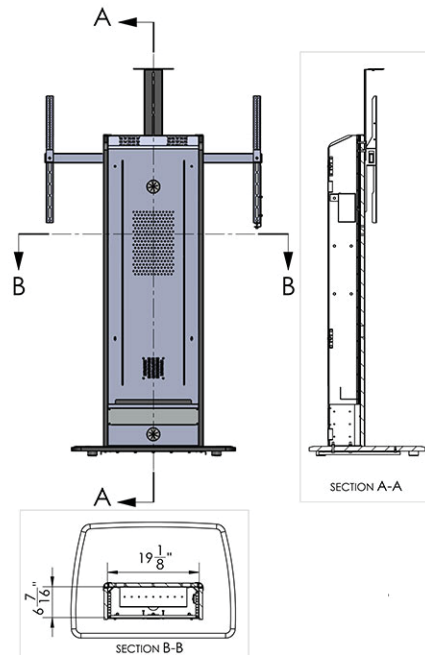

The information contained in this drawing is the sole property of Audio Visual Furniture International. Any reproduction in part or as a whole without the written permission of Audio Visual Furniture International is prohibited. We can build or modify stock configurations to suit customer specifications. Please contact us to discuss how this service can help meet your needs. Some quantity restrictions may apply. Specification subject to change without notice. Computers, cameras, monitors, etc. are shown to illustrate product usage and are not included unless otherwise noted.