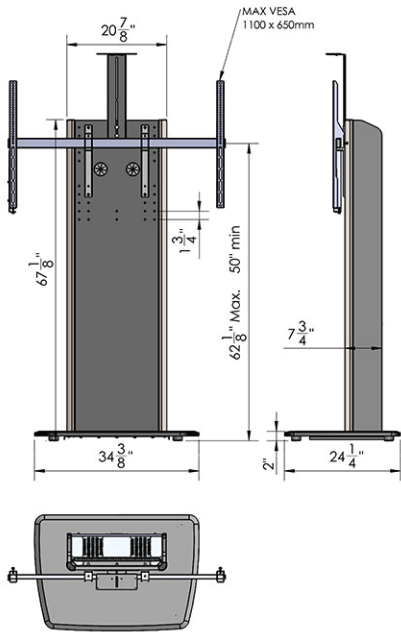

The information contained in this drawing is the sole property of Audio Visual Furniture International. Any reproduction in part or as a whole without the written permission of Audio Visual Furniture International is prohibited. We can build or modify stock configurations to suit customer specifications. Please contact us to discuss how this service can help meet your needs. Some quantity restrictions may apply. Specification subject to change without notice. Computers, cameras, monitors, etc. are shown to illustrate product usage and are not included unless otherwise noted.