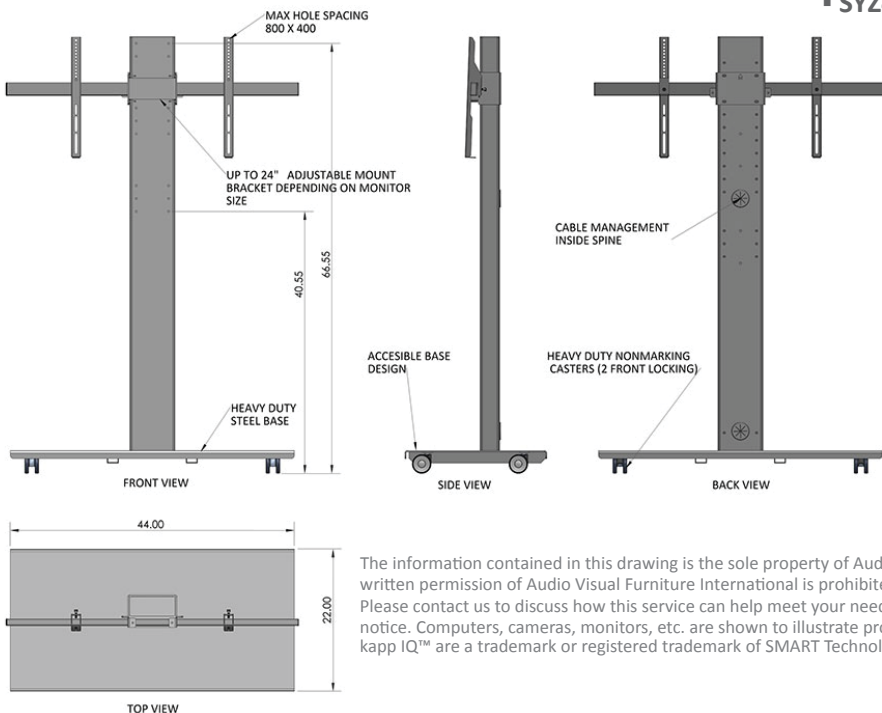

Stylish Functional Modern Solution

The **SYZ84-XL (W/B)** economy LCD monitor stand features a base that allow easy access and it can be easily rolled from location to location. The column has grommets both in the top and bottom for passing cables inside the unit, leaving it with a very clean controlled appearance. This unit is available in white & black metal and can accommodate 70" - 80" displays. Maximum 250 lbs.

Standard Features

- Accommodates 70" - 80" displays, *SMART kapp iQ Pro™ 75 and other models
- VESA pattern 300X300mm - 1050X650mm max.
- Maximum display weight cannot exceed 250 lbs
- Adjustable TV bracket height during setup
- Cable passage in spine
- Heavy duty steel weighted base
- Rolls on 4 wheels
- Accessible base design to allow access to the monitor without tripping over support legs

Options

- **BKT-SX20** SX20 Codec bracket
- **TVCB-XL** Camera bracket for freestanding or wall mount TV's
- **PM-HDCB** HD Codec bracket
- **PM-RP-BKT** RealPresence® Group 300 & 500 codec bracket
- **PM-PB** Mounted six outlet power bar with 10 ft. cord
- **SYZ1** Modern metal laptop shelf
- **SYZ2** Modern metal laptop shelf with extension plate
- **SYZ3** Modern metal laptop shelf arm
- **SYZ4** Modern metal laptop shelf arm with hook bracket

Specifications

Model: SYZ84-XL (W/B)
Width: 44"
Depth: 22"
Height: 68"

Finishes