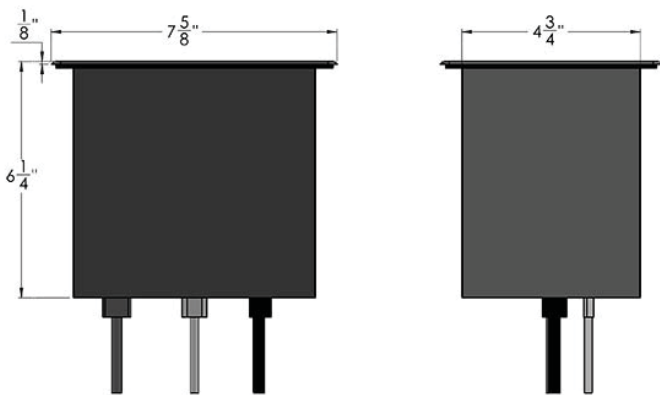

Table top pop-up connection panel. When down, the flush top enhances the look of your table. The simple push to release mechanism springs open 45 degrees revealing the electrical connections. Push the panel back down and the lid re-latches automatically to hide the connections when not in use. Used with podiums, lecterns, and conference room tables, the **POP5** offers quick convenient table top access to power and cable connections for connecting laptops, projectors, media players and other electronic peripherals.

Standard Features

- Black brushed aluminum top bezel and lid
 - Simple push to release pneumatic spring lifts panel out of table top at 45 degree angle
 - 2 x 120V AC power connections
 - 1X 10 feet long power cable included
 - Female socket connections for:
 - 1 x VGA
 - 1 x HDMI
 - 1 x 3.5mm Audio
 - 1 x RJ45 network
 - All sockets have matching female connections in the base
- Please note:** All connection cables to be supplied by the customer

Options

- **CUTTING-CHARGE** Factory cut, panel mount cut-out, added to our podiums, lecterns and tables. (Specify desired cut-out location when ordering)

CONNECTIONS
1 x VGA
1 x HDMI
1 x 3.5mm AUDIO
1 x RJ45 NETWORK

Specifications

Model: POP5
Width: 7-5/8"
Depth: 5-7/8"
Height: 6-1/4"
Color: Black

The information contained in this drawing is the sole property of Audio Visual Furniture International. Any reproduction in part or as a whole without the written permission of Audio Visual Furniture International is prohibited. We can build or modify stock configurations to suit customer specifications. Please contact us to discuss how this service can help meet your needs. Some quantity restrictions may apply. Specification subject to change without notice. Computers, cameras, monitors, etc. are shown to illustrate product usage and are not included unless otherwise noted.