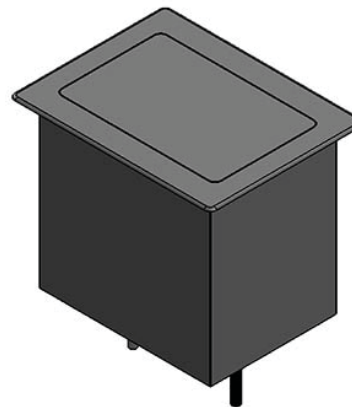

Table top pop-up connection panel. When down, the flush top enhances the look of your table. The simple push to release mechanism springs open 45 degrees revealing the electrical connections. Push the panel back down and the lid re-latches automatically to hide the connections when not in use. Used with podiums, lecterns, and conference room tables, the **POP5** offers quick convenient table top access to power and cable connections for connecting laptops, projectors, media players and other electronic peripherals.

Standard Features

- Black brushed aluminum top bezel and lid
 - Simple push to release pneumatic spring lifts panel out of table top at 45 degree angle
 - 2 x 120V AC power connections
 - 1X 10 feet long power cable included
 - Female socket connections for:
 - 1 x VGA
 - 1 x HDMI
 - 1 x 3.5mm Audio
 - 1 x RJ45 network
 - All sockets have matching female connections in the base
- Please note:** All connection cables to be supplied by the customer

Options

- **CUTTING-CHARGE** Factory cut, panel mount cut-out, added to our podiums, lecterns and tables. (Specify desired cut-out location when ordering)

CONNECTIONS
1 x VGA
1 x HDMI
1 x 3.5mm AUDIO
1 x RJ45 NETWORK

Specifications

Model: POP5
Width: 7-5/8"
Depth: 5-7/8"
Height: 6-1/4"
Color: Black

The information contained in this drawing is the sole property of Audio Visual Furniture International. Any reproduction in part or as a whole without the written permission of Audio Visual Furniture International is prohibited. We can build or modify stock configurations to suit customer specifications. Please contact us to discuss how this service can help meet your needs. Some quantity restrictions may apply. Specification subject to change without notice. Computers, cameras, monitors, etc. are shown to illustrate product usage and are not included unless otherwise noted.