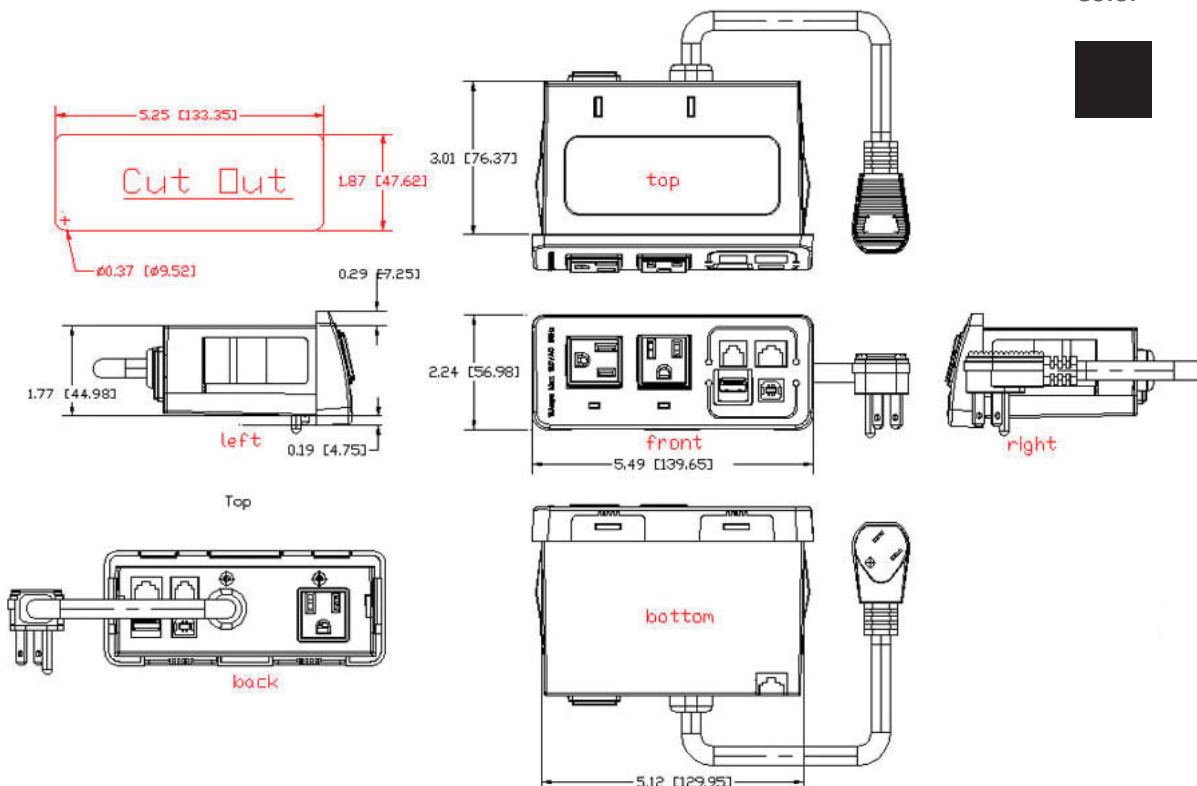

By using this supplied surge protector with USB port model **PC-PATCH**, you can plug in a USB stick or portable device and have it linked to the PC inside your lectern or podium. You can keep powered and connect to Ethernet or phone. It is ideal for keeping laptops powered.

**Standard Features**

- 416 joule surge protection, ground indicator and 10 ft. power cord
- Can be snapped into a cutout or a mounting bracket
- 2 Electrical outlets, 1 RJ-11 (Phone)
- 1 RJ45 (Data), 2 USB ports
- Electrical outlets set at 90 degrees to accommodate power-blocks

**Specifications**

**Model:** PC-PATCH  
**Width:** 5.5"  
**Depth:** 3"  
**Height:** 2.25"

**Color**

The information contained in this drawing is the sole property of Audio Visual Furniture International. Any reproduction in part or as a whole without the written permission of Audio Visual Furniture International is prohibited. We can build or modify stock configurations to suit customer specifications. Please contact us to discuss how this service can help meet your needs. Some quantity restrictions may apply. Specification subject to change without notice. Computers, cameras, monitors, etc. are shown to illustrate product usage and are not included unless otherwise noted.