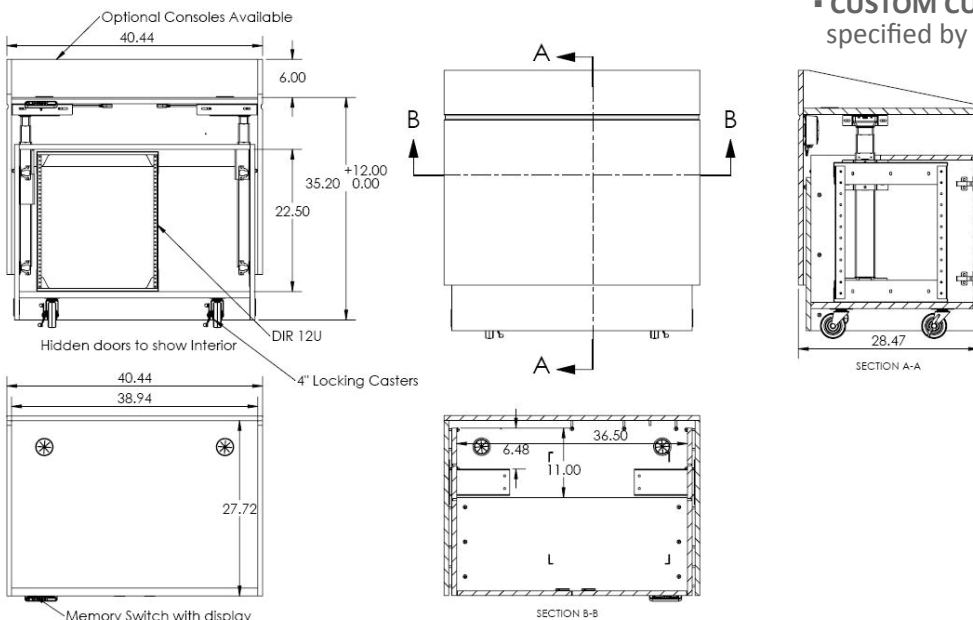

The roll-about multimedia podiums are the ideal solution for distance education, electronic classrooms and corporate training sites.

Standard Features

- Highly resistant surf(x) thermowrap surface finish
- Roll-about electric lift multimedia podium
- Suitable for a tall or short person
- Silent lift mechanism raises the work surface from 36" to 50"
- Large surface to support monitors, laptops and room control systems
- Inside compartment with a 12U rack module (DIR9200-12) for additional electronic equipment and a PC/storage compartment
- Possibility to install different modules to fit your needs
- Secondary shelf for storing your items
- 2 locking doors
- 4" heavy duty casters (2 locking)

(Possible configurations with optional consoles)

Specifications

Model: PDYZ35
Width: 41"
Depth: 28.47"
Height: 36" - 50"

Finishes

Other finishes are available. Check website.

The information contained in this drawing is the sole property of Audio Visual Furniture International. Any reproduction in part or as a whole without the written permission of Audio Visual Furniture International is prohibited. AVFI can build or modify stock configurations to suit customer specifications. Please contact us to discuss how this service can help meet your needs. Some quantity restrictions may apply. Specification subject to change without notice. Computers, cameras, monitors, etc. are shown to illustrate product usage and are not included unless otherwise noted.