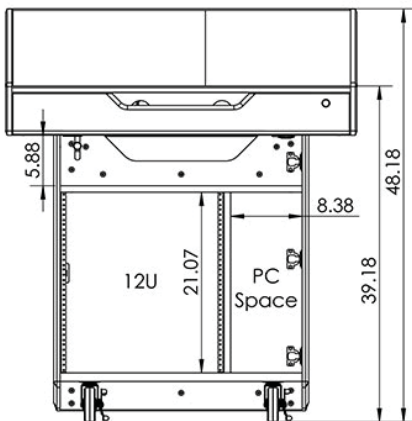

Options (Check website for other options)

- C900S Single adjustable monitor arm
- PLM1022 10" - 22" Monitor mount
- MM1232 12" - 32" Monitor mount
- MCB1925 19" - 25" Monitor/camera bracket
- FM3 Count down timer/clock
- MIC-18 MX418C Shure Gooseneck microphone
- LIGHT-18 Littlite Gooseneck
- PB Six outlet power bar with 10 ft. cord
- PC-PATCH 2x 110AC, RJ45, Phone, 2xUSB
- SF-PB3 Surface mounted 3-outlet 120V power bar
- CUB3 Round cable well
- CUB5 Round cable well (Black or silver)
- CUB8 Table top cable well
- POP5 Pop-up connection panel
- 9031/9052 Utility metal shelf/drawer (Check website)
- 9107 Lacing bar (19" long)
- MAGKEY Additional key for hidden locks
- CUSTOM CUTOUT Cutouts for electronics or other items specified by the customer.

Specifications

Model: PDX22
Width: 41"
Depth: 30"
Height: 48.5"

Finishes

Other finishes are available. Check website.

The information contained in this drawing is the sole property of Audio Visual Furniture International. Any reproduction in part or as a whole without the written permission of Audio Visual Furniture International is prohibited. AVFI can build or modify stock configurations to suit customer specifications. Please contact us to discuss how this service can help meet your needs. Some quantity restrictions may apply. Specification subject to change without notice. Computers, cameras, monitors, etc. are shown to illustrate product usage and are not included unless otherwise noted.