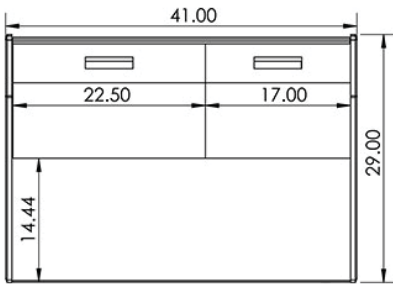

Options (Check website for other options)

- C900S Single adjustable monitor arm
- PLM1022 10" - 22" Monitor mount
- MM1232 12" - 32" Monitor mount
- MCB1925 19" - 25" Monitor/camera bracket
- FM3 Count down timer/clock
- MIC-18 MX418C Shure Gooseneck microphone
- LIGHT-18 Littlite Gooseneck
- PB Six outlet power bar with 10 ft. cord
- PC-PATCH 2x 110AC, RJ45, Phone, 2xUSB
- SF-PB3 Surface mounted 3-outlet 120V power bar
- CUB3 Round cable well
- CUB5 Round cable well (Black or silver)
- CUB8 Table top cable well
- POP5 Pop-up connection panel
- 9031/9052 Utility metal shelf/drawer (Check website)
- 9107 Lacing bar (19" long)
- MAGKEY Additional key for hidden locks
- CUSTOM CUTOUT Cutouts for electronics or other items specified by the customer.

Specifications

Model: PDX22
Width: 41"
Depth: 30"
Height: 48.5"

Finishes

Other finishes are available. Check website.

The information contained in this drawing is the sole property of Audio Visual Furniture International. Any reproduction in part or as a whole without the written permission of Audio Visual Furniture International is prohibited. AVFI can build or modify stock configurations to suit customer specifications. Please contact us to discuss how this service can help meet your needs. Some quantity restrictions may apply. Specification subject to change without notice. Computers, cameras, monitors, etc. are shown to illustrate product usage and are not included unless otherwise noted.