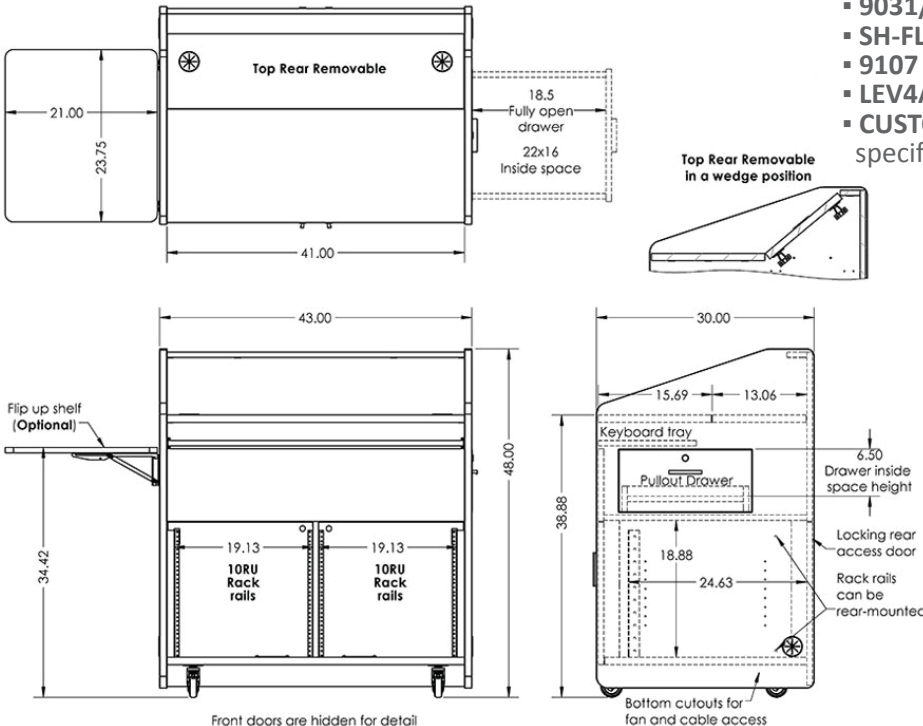

New Feature:

Top rear removable, intended to easily be mounted in a wedge position or as flat large work surface, that can support monitors laptops and room control systems.

Flat Top Shown

The roll-about multimedia podiums are the ideal solution for distance education, electronic classrooms and corporate training sites. Model PD3007 features a keyboard slide, a large pullout drawer with interior storage for additional electronic equipment.

Standard Features

- Made with furniture grade laminates
- Large 41" W x 28.75" D work surface to accommodate monitors, laptops and presentation documents
- Slide out keyboard shelf
- Heavy-duty casters for easy maneuvering
- 2x 10 space EIA compliant 10U rack rails/10-32 screws
- Large 22" W x 16" D x 6.5" H pullout drawer
- Door locks on all compartments
- Ships assembled

Specifications

Model: PD3007
Width: 43"
Depth: 30"
Height: 48"

Finishes

Other finishes are available with a longer lead time. Check website.

The information contained in this drawing is the sole property of Audio Visual Furniture International. Any reproduction in part or as a whole without the written permission of Audio Visual Furniture International is prohibited. AVFI can build or modify stock configurations to suit customer specifications. Please contact us to discuss how this service can help meet your needs. Some quantity restrictions may apply. Specification subject to change without notice. Computers, cameras, monitors, etc. are shown to illustrate product usage and are not included unless otherwise noted.