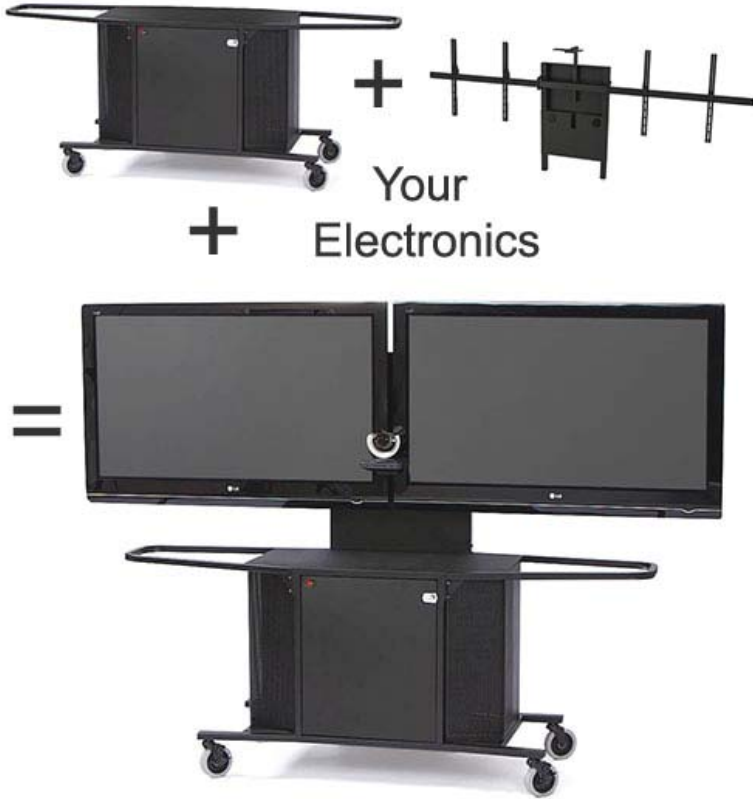

The **Package K** comprised of the **MC1000** cart and the **MC-D** dual display mount are the ideal combination when mobility is mandated. This pair perfectly lends itself to most educational teaching, business, military, courtroom and corporate training environments.

**Standard Features**

**MC1000 Cart**

- Welded steel construction
- Acrylic locking front door and rear removable access panel
- Built in handles for easy maneuvering
- 14U front rack rails
- Ready for optional speakers behind side panels
- Perforated metal sides for maximum ventilation
- Wide wheel base for added stability
- 5" heavy duty casters (2 locking)

**MC-D Mount**

- Sturdy 11ga steel, powder coated texture black
- Wiring channel inside main pillar
- Adjustable TV and camera height during setup
- Accommodates 42" - 70" displays (280 lbs max)
- Tilt adjustment during setup

**Options**

- **PB** Six outlet power bar with 10 ft. cord
- **FAN** Rear interior exhaust fan
- **SBB** Sound bar bracket
- **PM-CMP** Camera mounting plate
- **CBB-TV** Under TV camera bracket (26" - 80" TV's)
- **BKT-ST60** Cisco SpeakerTrack60 Camera bracket
- **BKT-C20** C20 Codec bracket
- **BKT-SX20** SX20 Codec bracket
- **RR14** 14U set of rack rails for rear (10-32 thread)
- **9031** Vented metal shelf
- **9041** Sliding shelf
- **9052** Sliding drawer
- **FEET** Adjustable leveling feet