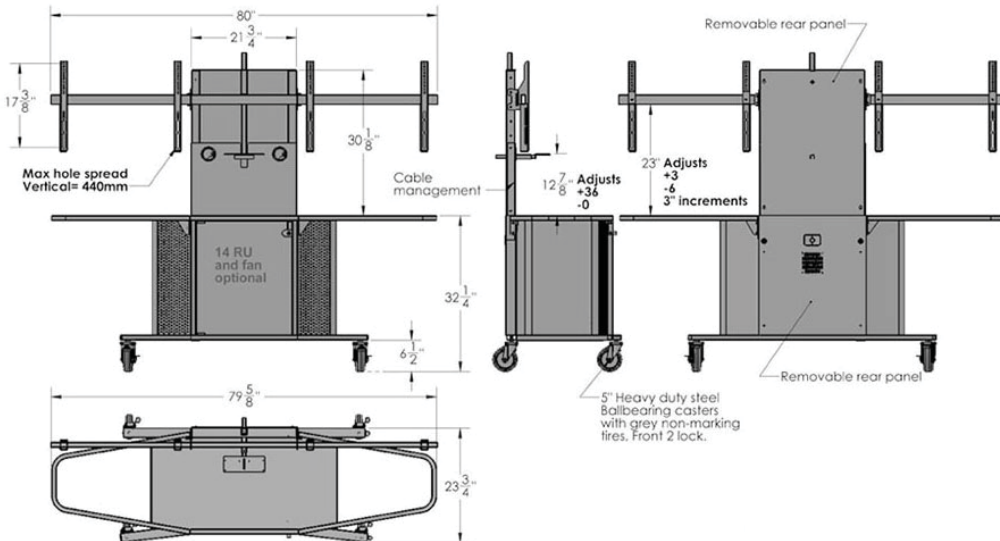

**Standard Features**

**MC1000 Cart**

- Welded steel construction
- Acrylic locking front door and rear removable access panel
- Built in handles for easy maneuvering
- 14U front rack rails
- Ready for optional speakers behind side panels
- Perforated metal sides for maximum ventilation
- Wide wheel base for added stability
- 5" heavy duty casters (2 locking)

**MC-D Mount**

- Sturdy 11ga steel, powder coated texture black
- Wiring channel inside main pillar
- Adjustable TV and camera height during setup
- Accommodates 42" - 70" displays (280 lbs max)
- Tilt adjustment during setup

**Options**

- **PB** Six outlet power bar with 10 ft. cord
- **FAN** Rear interior exhaust fan
- **SBB** Sound bar bracket
- **PM-CMP** Camera mounting plate
- **CBB-TV** Under TV camera bracket (26" - 80" TV's)
- **BKT-ST60** Cisco SpeakerTrack60 Camera bracket
- **BKT-C20** C20 Codec bracket
- **BKT-SX20** SX20 Codec bracket
- **RR14** 14U set of rack rails for rear (10-32 thread)
- **9031** Vented metal shelf
- **9041** Sliding shelf
- **9052** Sliding drawer
- **FEET** Adjustable leveling feet

**Specifications**

**Model:** PACKAGE K  
**Width:** 80"+  
**Depth:** 23-3/4"  
**Height:** 64"+

**Colors**

The information contained in this drawing is the sole property of Audio Visual Furniture International. Any reproduction in part or as a whole without the written permission of Audio Visual Furniture International is prohibited. We can build or modify stock configurations to suit customer specifications. Please contact us to discuss how this service can help meet your needs. Some quantity restrictions may apply. Specification subject to change without notice. Computers, cameras, monitors, etc. are shown to illustrate product usage and are not included unless otherwise noted.