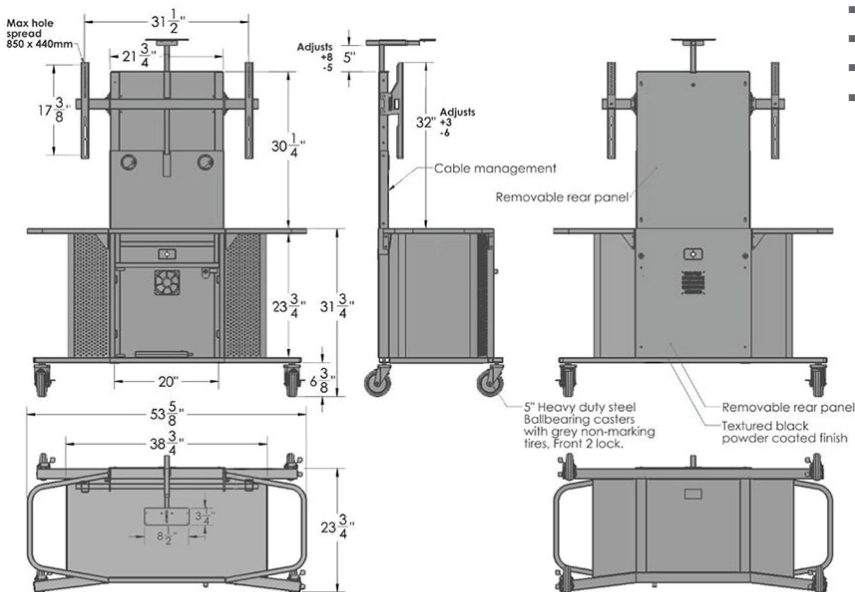

**Standard Features**

**MC1000 Cart**

- Welded steel construction
- Acrylic locking front door and rear removable access panel
- Built in handles for easy maneuvering
- 14U front rack rails
- Ready for optional speakers behind side panels
- Perforated metal sides for maximum ventilation
- Wide wheel base for added stability
- 5" heavy duty casters (2 locking)

**MC-S Mount**

- Sturdy 11ga steel, powder coated texture black
- Wiring channel inside main pillar
- Adjustable TV and camera height during setup
- Accommodates 40" - 80" displays (280 lbs max)
- Tilt adjustment during setup

**Options**

- **PB** Six outlet power bar with 10 ft. cord
- **FAN** Rear interior exhaust fan
- **SBB** Sound bar bracket
- **PM-CMP** Camera mounting plate
- **CBB-TV** Under TV camera bracket (26" - 80" TV's)
- **BKT-ST60** Cisco SpeakerTrack60 camera bracket
- **BKT-C20** C20 Codec bracket
- **BKT-SX20** SX20 Codec bracket
- **RR14** 14U set of rack rails for rear (10-32 thread)
- **9031** Vented metal shelf
- **9041** Sliding shelf
- **9052** Sliding drawer
- **M38L** 4x Levelers for non-mobile applications

**Specifications**

**Model:** PACKAGE I  
**Width:** 53-3/4"+  
**Depth:** 23-3/4"  
**Height:** 64"+

**Colors**

The information contained in this drawing is the sole property of Audio Visual Furniture International. Any reproduction in part or as a whole without the written permission of Audio Visual Furniture International is prohibited. We can build or modify stock configurations to suit customer specifications. Please contact us to discuss how this service can help meet your needs. Some quantity restrictions may apply. Specification subject to change without notice. Computers, cameras, monitors, etc. are shown to illustrate product usage and are not included unless otherwise noted.