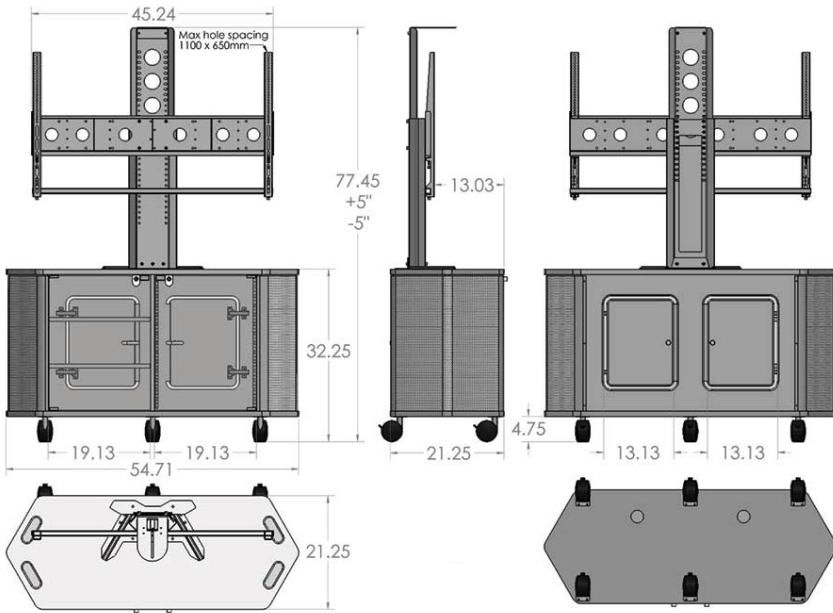

Standard Features

PL3072 Cart

- 14U rack rail mounts (10-32 screws)
- Locking front and rear
- Rear door for easy access to equipment stored inside
- Premium 4 1/2" casters, front two are locking
- Tinted acrylic front door
- Vented perforated metal sides
- Ships assembled

PM-S-XL Mount

- Sturdy 11ga steel, powder coated texture black
- Wiring channel inside main pillar
- Adjustable TV and camera height during setup
- Accommodates 50" to 90" TV's (220 lbs max)
- Designed to integrate with our predrilled carts

Options

PL3072

- **PB** Six outlet power bar with 10 ft. cord
- **MM1232** Monitor mount
- Rack mount accessories
- **9107** Lacing bar
- Rackrails or shelves for opposite side

PM-S-XL

- **PM-CVR** Base cover
- **PM-HDCB** HD Codec bracket
- **PM-HD-EXP** LifeSize® Express™ 200/220 bracket
- **PM-CMP** Camera mounting plate
- **PM-CAM** For mounting camera below TV
- **CBB-TV** Under TV camera bracket (26" - 80" TV's)
- **BKT-C20** C20 Codec bracket
- **PM-PB** Mounted six outlet power bar with 10 ft. cord
- **PM-BKT-S** Additional TV bracket for additional TV on rear
- **PM-PC-BKT** Codec/PC bracket
- **PM-2RU** 2U bracket

Specifications

Model: PACKAGE G
Width: 55"+
Depth: 21.25"
Height: 72.5" - 82.5"

Colors

The information contained in this drawing is the sole property of Audio Visual Furniture International. Any reproduction in part or as a whole without the written permission of Audio Visual Furniture International is prohibited. We can build or modify stock configurations to suit customer specifications. Please contact us to discuss how this service can help meet your needs. Some quantity restrictions may apply. Specification subject to change without notice. Computers, cameras, monitors, etc. are shown to illustrate product usage and are not included unless otherwise noted.