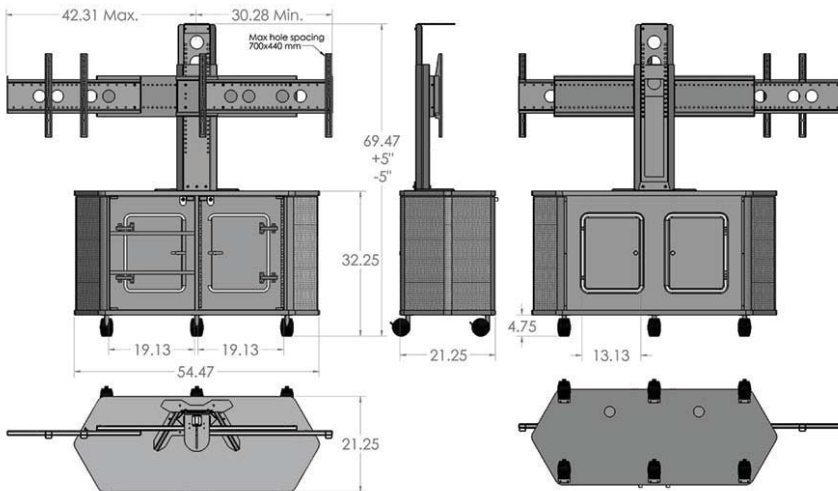

Standard Features

PL3072 Cart

- 14U rack rail mounts (10-32 screws)
- Locking front and rear
- Rear door for easy access to equipment stored inside
- Premium 4 1/2" casters, front two are locking
- Tinted acrylic front door
- Vented perforated metal sides
- Ships assembled

PM-D Mount

- Sturdy 11ga steel, powder coated texture black
- Wiring channel inside main pillar
- Adjustable TV and camera height during setup
- Accommodates 40" to 70" TV's (160 lbs total max)
- Designed to integrate with our predrilled carts

Options

PL3072

- **PB** Six outlet power bar with 10 ft. cord
- **MM1232** Monitor mount
- **9107** Lacing bar
- Rack mount accessories

PM-D

- **PM-CVR** Base cover
- **PM-HDCB** HD Codec bracket
- **PM-HD-EXP** LifeSize® Express™ 200/220 bracket
- **PM-CMP** Camera mounting plate
- **PM-CAM** For mounting camera below TV
- **CBB-TV** Under TV camera bracket (26" - 80" TV's)
- **BKT-C20** C20 Codec bracket
- **PM-PB** Mounted six outlet power bar with 10 ft. cord
- **PM-BKT-S** Additional TV bracket for additional TV on rear
- **PM-HANDLE** Grab handles

Specifications

Model: PACKAGE E
Width: 60"+
Depth: 21.25"
Height: 65.5" - 74.5"

Colors

The information contained in this drawing is the sole property of Audio Visual Furniture International. Any reproduction in part or as a whole without the written permission of Audio Visual Furniture International is prohibited. We can build or modify stock configurations to suit customer specifications. Please contact us to discuss how this service can help meet your needs. Some quantity restrictions may apply. Specification subject to change without notice. Computers, cameras, monitors, etc. are shown to illustrate product usage and are not included unless otherwise noted.