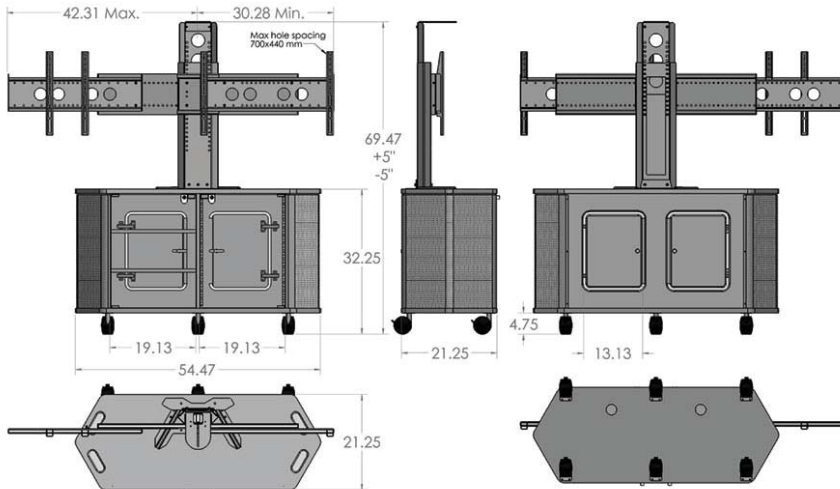

Standard Features

PL3072 Cart

- 14U rack rail mounts (10-32 screws)
- Locking front and rear
- Rear door for easy access to equipment stored inside
- Premium 4 1/2" casters, front two are locking
- Tinted acrylic front door
- Vented perforated metal sides
- Ships assembled

PM-D Mount

- Sturdy 11ga steel, powder coated texture black
- Wiring channel inside main pillar
- Adjustable TV and camera height during setup
- Accommodates 40" to 70" TV's (160 lbs total max)
- Designed to integrate with our predrilled carts

Options

PL3072

- **PB** Six outlet power bar with 10 ft. cord
- **MM1232** Monitor mount
- **9107** Lacing bar
- Rack mount accessories

PM-D

- **PM-CVR** Base cover
- **PM-HDCB** HD Codec bracket
- **PM-HD-EXP** LifeSize® Express™ 200/220 bracket
- **PM-CMP** Camera mounting plate
- **PM-CAM** For mounting camera below TV
- **CBB-TV** Under TV camera bracket (26" - 80" TV's)
- **BKT-C20** C20 Codec bracket
- **PM-PB** Mounted six outlet power bar with 10 ft. cord
- **PM-BKT-S** Additional TV bracket for additional TV on rear
- **PM-HANDLE** Grab handles

Specifications

Model: PACKAGE E
Width: 60"+
Depth: 21.25"
Height: 65.5" - 74.5"

Colors

The information contained in this drawing is the sole property of Audio Visual Furniture International. Any reproduction in part or as a whole without the written permission of Audio Visual Furniture International is prohibited. We can build or modify stock configurations to suit customer specifications. Please contact us to discuss how this service can help meet your needs. Some quantity restrictions may apply. Specification subject to change without notice. Computers, cameras, monitors, etc. are shown to illustrate product usage and are not included unless otherwise noted.