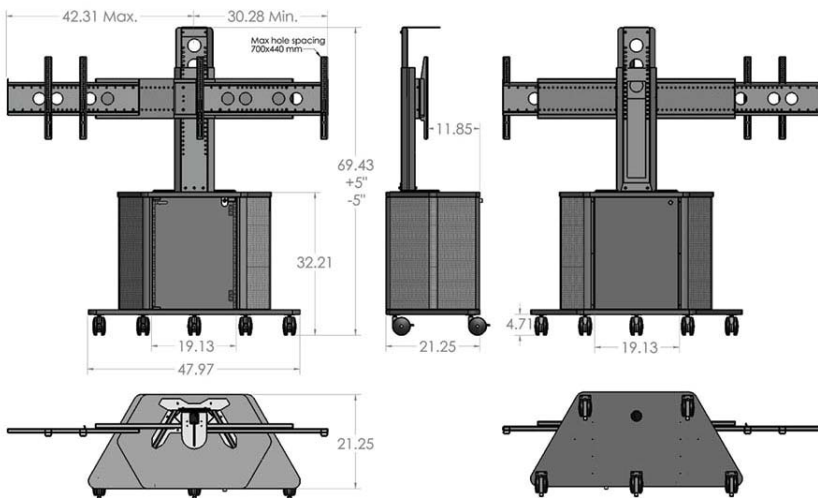

Standard Features

PL3070 Cart

- 14U rack rail mounts (10-32 screws)
- Locking front and rear
- Rear door for easy access to equipment stored inside
- Premium 4 1/2" casters, front two are locking
- Tinted acrylic front door
- Vented perforated metal sides
- Ships assembled

PM-D Mount

- Sturdy 11ga steel, powder coated texture black
- Wiring channel inside main pillar
- Adjustable TV and camera height during setup
- Accommodates 40" to 70" TV's (160 lbs total max)
- Designed to integrate with our predrilled carts

Options

PL3070

- **PB** Six outlet power bar with 10 ft. cord
- **MM1232** Monitor mount
- **9107** Lacing bar
- Rack mount accessories

PM-D

- **PM-CVR** Base cover
- **PM-HDCB** HD Codec bracket
- **PM-HD-EXP** LifeSize® Express™ 200/220 bracket
- **PM-CMP** Camera mounting plate
- **PM-CAM** For mounting camera below TV
- **CBB-TV** Under TV camera bracket (26" - 80" TV's)
- **BKT-C20** C20 Codec bracket
- **PM-PB** Mounted six outlet power bar with 10 ft. cord
- **PM-BKT-S** Additional TV bracket for additional TV on rear
- **PM-HANDLE** Grab handles

Specifications

Model: PACKAGE D
Width: 60"+
Depth: 29"
Height: 62.5" - 72.5"

Colors

The information contained in this drawing is the sole property of Audio Visual Furniture International. Any reproduction in part or as a whole without the written permission of Audio Visual Furniture International is prohibited. We can build or modify stock configurations to suit customer specifications. Please contact us to discuss how this service can help meet your needs. Some quantity restrictions may apply. Specification subject to change without notice. Computers, cameras, monitors, etc. are shown to illustrate product usage and are not included unless otherwise noted.