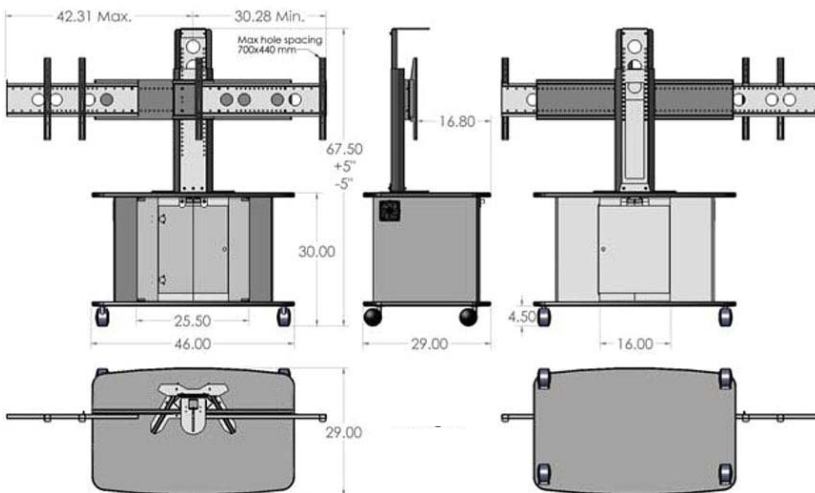

Standard Features

C2736 Cart

- Available in black laminate finish
- Built in handles for easy maneuvering
- Rear door for easy access to equipment stored inside
- Premium 4 1/2" casters, front two are locking
- Dual tinted acrylic doors
- Security locks
- Interior shelf
- Two rear panel cable access ports
- Ships assembled

PM-D Mount

- Sturdy 11ga steel, powder coated texture black
- Wiring channel inside main pillar
- Adjustable TV and camera height during setup
- Accommodates 40" to 70" TV's (160 lbs total max)
- Designed to integrate with our predrilled carts

Options

C2736

- **PB** Six outlet power bar with 10 ft. cord
- **FAN** Rear interior exhaust fan
- **MM1232** Monitor mount
- **RMT12** 12U rack frame kit
- Rack mount accessories

PM-D

- **PM-CVR** Base cover
- **PM-HDCB** HD Codec bracket
- **PM-HD-EXP** LifeSize® Express™ 200/220 bracket
- **PM-CMP** Camera mounting plate
- **PM-CAM** For mounting camera below TV
- **CBB-TV** Under TV camera bracket (26" - 80" TV's)
- **BKT-ST60** Cisco SpeakerTrack60 Camera bracket
- **BKT-C20** C20 Codec bracket
- **PM-PB** Mounted six outlet power bar with 10 ft. cord
- **PM-BKT-S** Additional TV bracket for additional TV on rear
- **PM-HANDLE** Grab handles

Specifications

Model: PACKAGE B
Width: 60"+
Depth: 29"
Height: 62.5" - 72.5"

Colors

The information contained in this drawing is the sole property of Audio Visual Furniture International. Any reproduction in part or as a whole without the written permission of Audio Visual Furniture International is prohibited. We can build or modify stock configurations to suit customer specifications. Please contact us to discuss how this service can help meet your needs. Some quantity restrictions may apply. Specification subject to change without notice. Computers, cameras, monitors, etc. are shown to illustrate product usage and are not included unless otherwise noted.