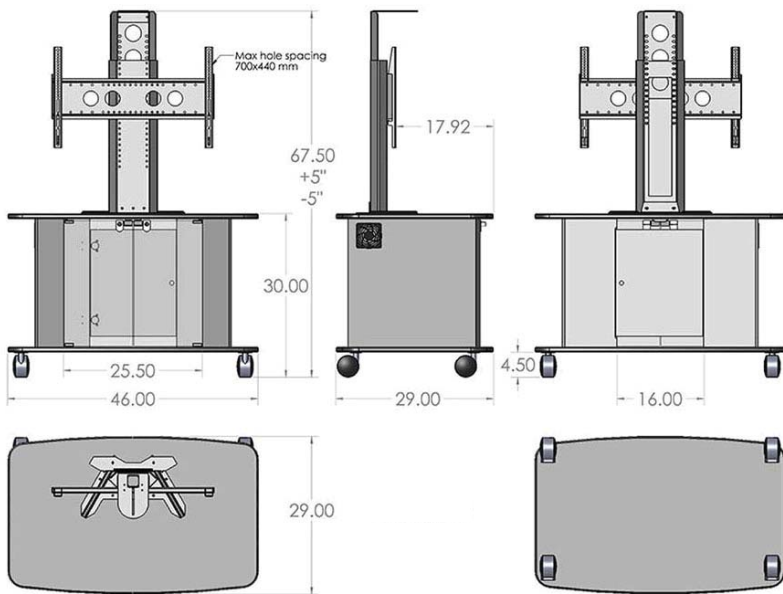

**Standard Features**

**C2736 Cart**

- Available in black laminate finish
- Built in handles for easy maneuvering
- Rear door for easy access to equipment stored inside
- Premium 4 1/2" casters, front two are locking
- Dual tinted acrylic doors
- Security locks
- Interior shelf
- Two rear panel cable access ports
- Ships assembled

**PM-S Mount**

- Sturdy 11ga steel, powder coated texture black
- Wiring channel inside main pillar
- Adjustable TV and camera height during setup
- Accommodates 40" to 80" TV's (160 lbs max)
- Designed to integrate with our predrilled carts

**Options**

**C2736**

- **PB** Six outlet power bar with 10 ft. cord
- **FAN** Rear interior exhaust fan
- **MM1232** Monitor mount
- **RMT12** 12U rack frame kit
- Rack mount accessories

**PM-S**

- **PM-CVR** Base cover
- **PM-HDCB** HD Codec bracket
- **PM-HD-EXP** LifeSize® Express™ 200/220 bracket
- **PM-S2D-KIT** upgrade to PM-D
- **PM-CMP** Camera mounting plate
- **PM-CAM** For mounting camera below TV
- **CBB-TV** Under TV camera bracket (26" - 80" TV's)
- **BKT-ST60** Cisco SpeakerTrack60 Camera bracket
- **BKT-C20** C20 Codec bracket
- **PM-PB** Mounted six outlet power bar with 10 ft. cord
- **PM-BKT-S** Additional TV bracket for additional TV on rear
- **PM-HANDLE** Grab handles

**Specifications**

**Model:** PACKAGE A  
**Width:** 46"  
**Depth:** 29"  
**Height:** 62.5" - 72.5"

**Colors**

The information contained in this drawing is the sole property of Audio Visual Furniture International. Any reproduction in part or as a whole without the written permission of Audio Visual Furniture International is prohibited. We can build or modify stock configurations to suit customer specifications. Please contact us to discuss how this service can help meet your needs. Some quantity restrictions may apply. Specification subject to change without notice. Computers, cameras, monitors, etc. are shown to illustrate product usage and are not included unless otherwise noted.