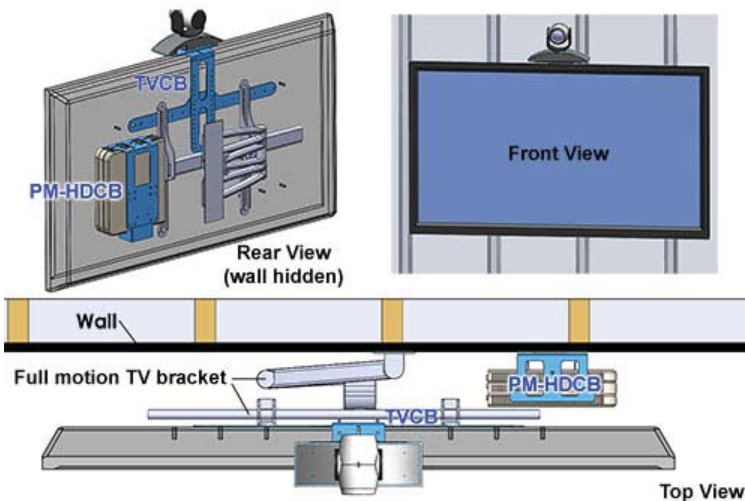

Color

We can build or modify stock configurations to suit customer specifications. Please contact us to discuss how this service can help meet your needs. Some quantity restrictions may apply. Specification subject to change without notice. Computers, cameras, monitors, etc. are shown to illustrate product usage and are not included unless otherwise noted.