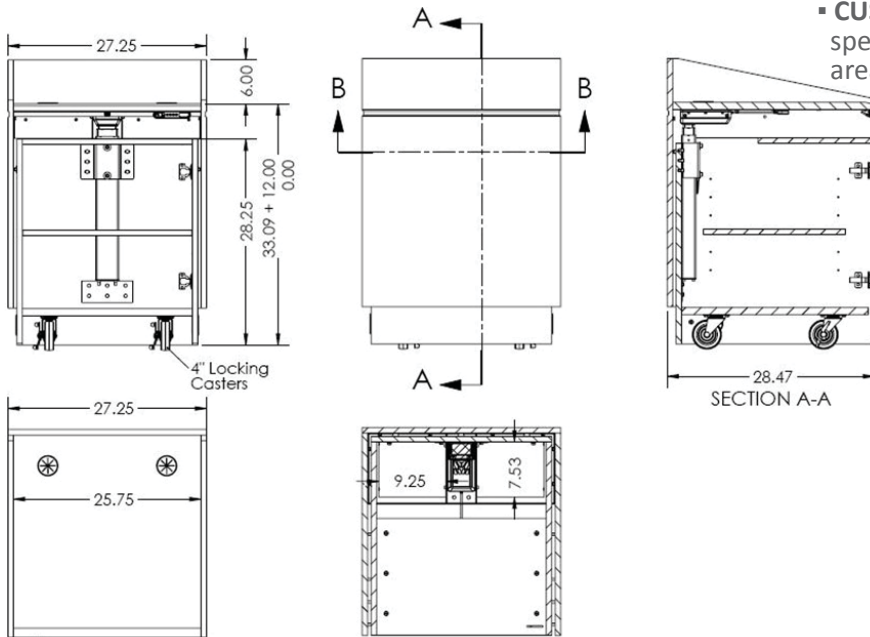

Shown with optional **CNL26** & **CUB8** installed (Sold separately)

Shown with optional **CNL13** (Sold separately)

The electric lift lectern model **LEXYZ34** is a roll-about multimedia lectern suitable for a tall or short person. It features silent lift mechanism and surface to support monitors, laptops and room control systems.

Standard Features

- Roll-about multimedia lectern
- Suitable for a tall or short person
- Silent lift mechanism raises the work surface from 32.5" to 48.5"
- Highly resistant thermowrap surface/body finish
- Surface to support monitors, laptops and room control systems
- Interior adjustable shelf which can be removed to install an optional 12U rack module
- Secondary shelf for storing your items
- One locking door
- 4" heavy duty casters (2 locking)

Specifications

Model: LEXYZ34
Width: 27.31"
Depth: 28.85"
Height: 43.2"

Finishes

Other finishes are available. Check website.

SECTION B-B

The information contained in this drawing is the sole property of Audio Visual Furniture International. Any reproduction in part or as a whole without the written permission of Audio Visual Furniture International is prohibited. AVFI can build or modify stock configurations to suit customer specifications. Please contact us to discuss how this service can help meet your needs. Some quantity restrictions may apply. Specification subject to change without notice. Computers, cameras, monitors, etc. are shown to illustrate product usage and are not included unless otherwise noted.