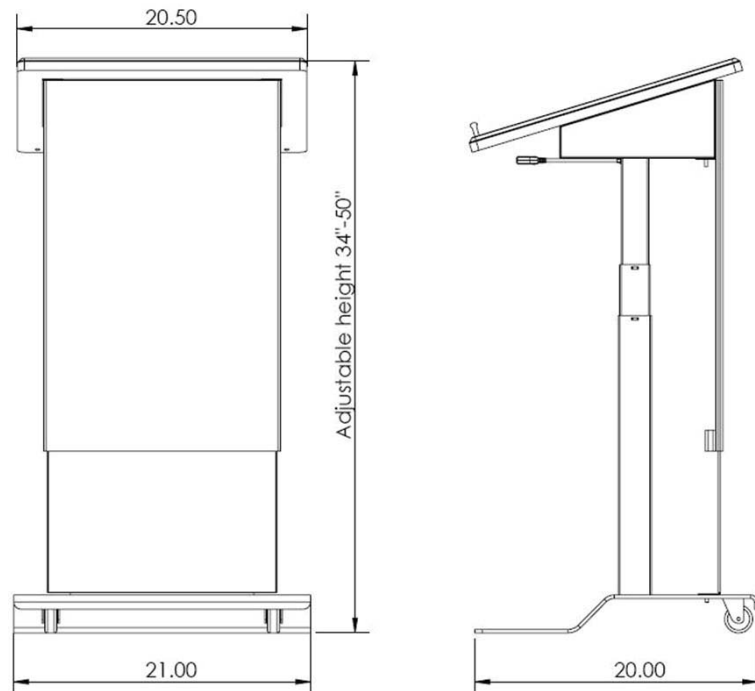

LEXYZ28 Metal Electric Lift Lectern

LEXYZ28 is an elegant and functional lift lectern. Its silent lift mechanism raises the work surface from 34" to 50.5" to accommodate a tall or short person.

Standard Features

- Elegant and functional lift lectern
- Suitable for a tall or short person
- Silent lift mechanism raises the work surface from 34" to 50.5"
- **Finish:** thermowrap top in Ebony-EBT, Elegance-ELT and River Cherry-RCT with grey body and base
- Push button activated lift has a display with height read (either in cm or inches) and memory to store your favorite positions
- Features a 21" X 21" working surface which provides room for speaker notes, books and other material
- Surface has a 17 degree angle with a lip on the bottom
- Rolls on 2 rear wheels
- Accessible base shape

Options

- **PB** Six outlet power bar with 10 ft. cord
- **MIC-18** MX418C Shure Gooseneck microphone
- **LIGHT-18** Littlite Gooseneck

Specifications

Model: LEXYZ28
Width: 21"
Depth: 21"
Height: 34" - 50.5"