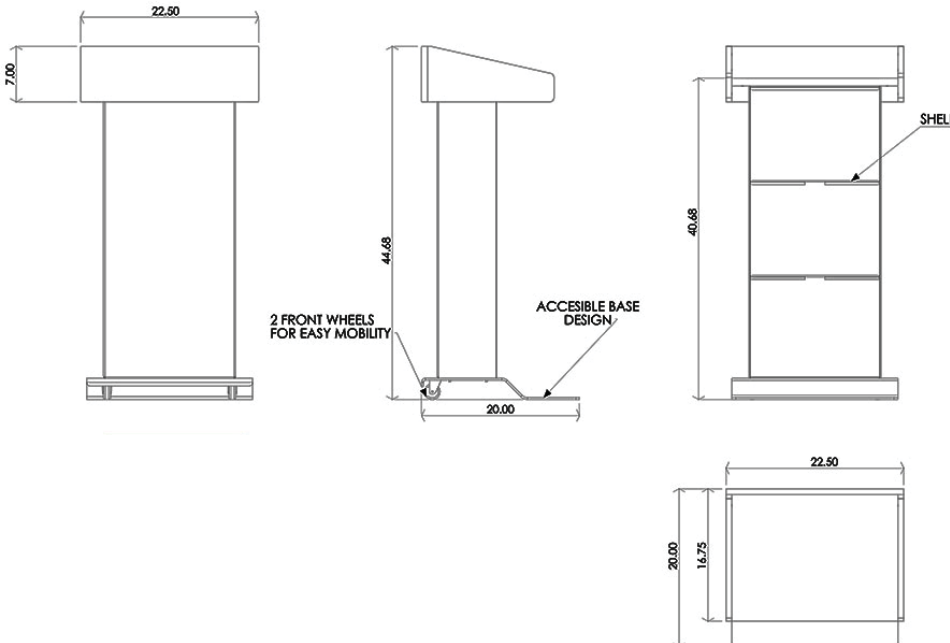

LEXYZ27 is a modern, elegant and solid mobile lectern that you can roll where it is desired. Perfect for giving conferences, public presentations or speeches.

Standard Features

- Accessible base design that allows close access and large footprint for a stable base
- 21" X 16" flat surface top
- 2 interior shelves for storing notes or a glass of water
- Cable pass through inside the unit so the cables are tied and neat
- Sturdy metal silver base and body
- Top of lectern has wood grain laminate finish, available in Cherry Hill Plank-CHL, Bartlett Pearwood-BPL and Baroque-BRL
- 2 front wheels that allow the unit to be moved where it is desired
- Ships assembled

Options

- **PB** Six outlet power bar with 10 ft. cord
- **CUB3** Round cable well
- **PC-PATCH** 2x 110AC, RJ45, Phone, 2x USB
- **MIC-18** MX418C Shure Gooseneck microphone
- **LIGHT-18** Littlite Gooseneck
- **CUSTOM CUTOUT** Cutouts for electronics or other items specified by the customer

Specifications

Model: LEXYZ27
Width: 22.50"
Depth: 20"
Height: 44.68"

Finishes (Top)

Other finishes are available. Check website.

The information contained in this drawing is the sole property of Audio Visual Furniture International. Any reproduction in part or as a whole without the written permission of Audio Visual Furniture International is prohibited. We can build or modify stock configurations to suit customer specifications. Please contact us to discuss how this service can help meet your needs. Some quantity restrictions may apply. Specification subject to change without notice. Computers, cameras, monitors, etc. are shown to illustrate product usage and are not included unless otherwise noted.