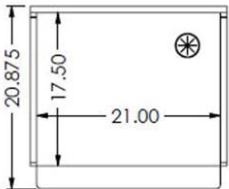

LEXYZ27 is a modern, elegant and solid mobile lectern that you can roll where it is desired. Perfect for giving conferences, public presentations or speeches.

Standard Features

- Accessible base design that allows close access and large footprint for a stable base
- 21" X 17.5" flat surface top
- 2 interior shelves for storing notes or a glass of water
- Cable pass through inside the unit so the cables are tied and neat
- Sturdy metal silver base and body
- Top of lectern has wood grain laminate finish, available in Cherry Hill Plank-CHL, Bartlett Pearwood-BPL and Baroque-BRL
- 2 front wheels that allow the unit to be moved where it is desired
- Ships assembled

Options

- **PB** Six outlet power bar with 10 ft. cord
- **CUB3** Round cable well
- **CUB4** Black-B/Silver-S Power Panel
- **PC-PATCH** 2x 110AC, RJ45, Phone, 2x USB
- **CHGQIW/B** Wireless charging station white or black
- **CHGQI-DNGL** Dongle lightning, 30-pin, Micro-USB. Requires CHGQIW/B
- **MIC-18** MX418 S/C Shure Gooseneck microphone
- **LIGHT-18** Littlite Gooseneck
- **CUSTOM CUTOUT** Cutouts for electronics or other items specified by the customer

Specifications

Model: LEXYZ27
Width: 22.50"
Depth: 20"
Height: 44.68"

Finishes (Top)

Other finishes are available. Check website.

The information contained in this drawing is the sole property of Audio Visual Furniture International. Any reproduction in part or as a whole without the written permission of Audio Visual Furniture International is prohibited. We can build or modify stock configurations to suit customer specifications. Please contact us to discuss how this service can help meet your needs. Some quantity restrictions may apply. Specification subject to change without notice. Computers, cameras, monitors, etc. are shown to illustrate product usage and are not included unless otherwise noted.