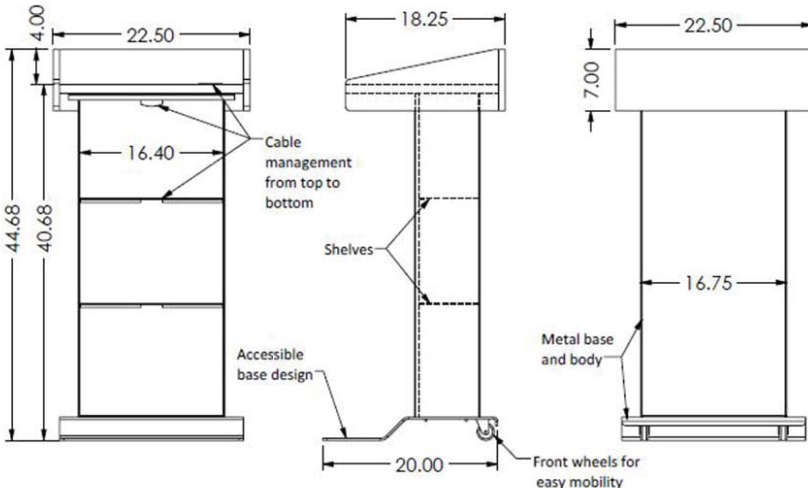

LEXYZ27 is a modern, elegant and solid mobile lectern that you can roll where it is desired. Perfect for giving conferences, public presentations or speeches.

Standard Features

- Accessible base design that allows close access and large footprint for a stable base
- 21" X 17.5" flat surface top
- 2 interior shelves for storing notes or a glass of water
- Cable pass through inside the unit so the cables are tied and neat
- Sturdy metal silver base and body
- Top of lectern has wood grain laminate finish, available in Cherry Hill Plank-CHL, Bartlett Pearwood-BPL and Baroque-BRL
- 2 front wheels that allow the unit to be moved where it is desired
- Ships assembled

Options

- **PB** Six outlet power bar with 10 ft. cord
- **CUB3** Round cable well
- **CUB4** Black-B/Silver-S Power Panel
- **PC-PATCH** 2x 110AC, RJ45, Phone, 2x USB
- **CHGQIW/B** Wireless charging station white or black
- **CHGQI-DNGL** Dongle lightning, 30-pin, Micro-USB. Requires CHGQIW/B
- **MIC-18** MX418 S/C Shure Gooseneck microphone
- **LIGHT-18** Littlite Gooseneck
- **CUSTOM CUTOUT** Cutouts for electronics or other items specified by the customer

Specifications

Model: LEXYZ27
Width: 22.50"
Depth: 20"
Height: 44.68"

Finishes (Top)

Other finishes are available. Check website.

The information contained in this drawing is the sole property of Audio Visual Furniture International. Any reproduction in part or as a whole without the written permission of Audio Visual Furniture International is prohibited. We can build or modify stock configurations to suit customer specifications. Please contact us to discuss how this service can help meet your needs. Some quantity restrictions may apply. Specification subject to change without notice. Computers, cameras, monitors, etc. are shown to illustrate product usage and are not included unless otherwise noted.