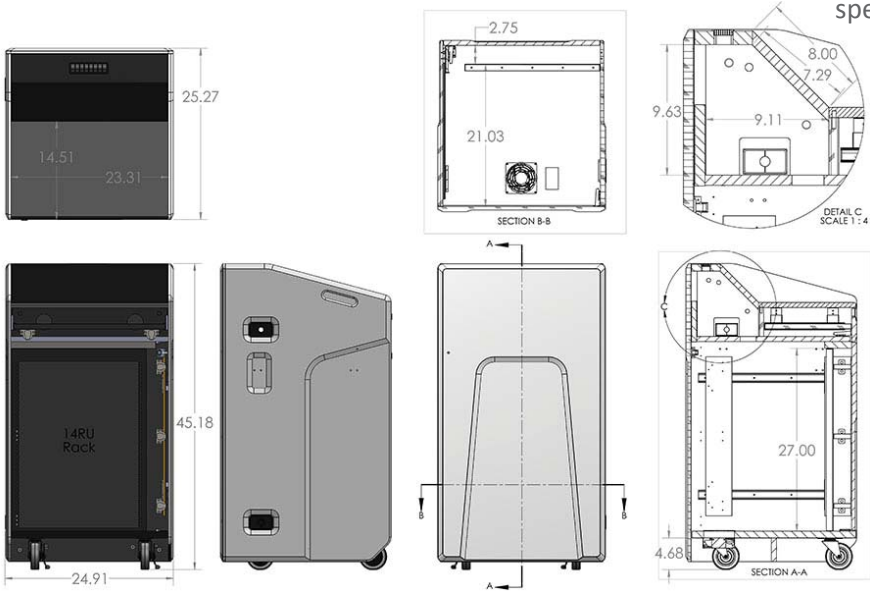

LEX30 features 14 rack spaces and can accommodate up to 2 folding side shelves. Clean audience side look with hidden full access rear door.

**Standard Features**

- Highly resistant thermowrap surf(x) surface
- Customizable electronic pod to suit your interface requirements
- Rear door with innovative hidden lock for easy access to equipment from audience side as well as a locking keyboard door
- Interior space with 14 rack units (10-32 screws)
- Hide away locking front pocket door
- FAN Quiet cooling fan
- 4" heavy duty casters (2 locking)
- Ships assembled

(Optional F23 flat surface shown)

**Specifications**

**Model:** LEX30  
**Width:** 24 7/8"  
**Depth:** 25 1/4"  
**Height:** 45 1/4"

**Finishes**

Other finishes are available. Check website.

The information contained in this drawing is the sole property of Audio Visual Furniture International. Any reproduction in part or as a whole without the written permission of Audio Visual Furniture International is prohibited. AVFI can build or modify stock configurations to suit customer specifications. Please contact us to discuss how this service can help meet your needs. Some quantity restrictions may apply. Specification subject to change without notice. Computers, cameras, monitors, etc. are shown to illustrate product usage and are not included unless otherwise noted.