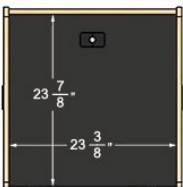

The information contained in this drawing is the sole property of Audio Visual Furniture International. Any reproduction in part or as a whole without the written permission of Audio Visual Furniture International is prohibited. We can build or modify stock configurations to suit customer specifications. Please contact us to discuss how this service can help meet your needs. Some quantity restrictions may apply. Specification subject to change without notice. Computers, cameras, monitors, etc. are shown to illustrate product usage and are not included unless otherwise noted.