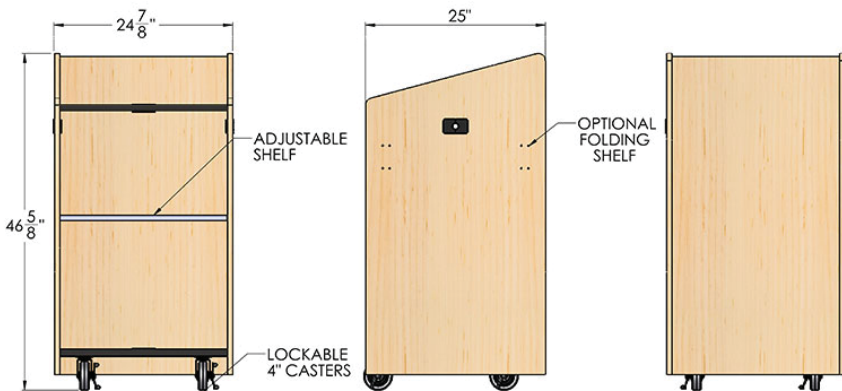

The lectern model **LE3060** is an open lectern with a large flat top surface to accommodate lecture notes, laptops and monitors.

Standard Features

- Made with furniture grade laminates
- Large flat work surface 23" W x 24" D
- Large 23" W x 23" D x 33" H storage cabinet
- Adjustable interior shelf with cable pass-through
- Cable ports in the top and bottom of the unit
- Premium casters with brakes for easy maneuvering
- Ships assembled

Specifications

Model: LE3060
Width: 25"
Depth: 25"
Height: 46"

Finishes

Other finishes are available with a longer lead time. Check website.

The information contained in this drawing is the sole property of Audio Visual Furniture International. Any reproduction in part or as a whole without the written permission of Audio Visual Furniture International is prohibited. We can build or modify stock configurations to suit customer specifications. Please contact us to discuss how this service can help meet your needs. Some quantity restrictions may apply. Specification subject to change without notice. Computers, cameras, monitors, etc. are shown to illustrate product usage and are not included unless otherwise noted.