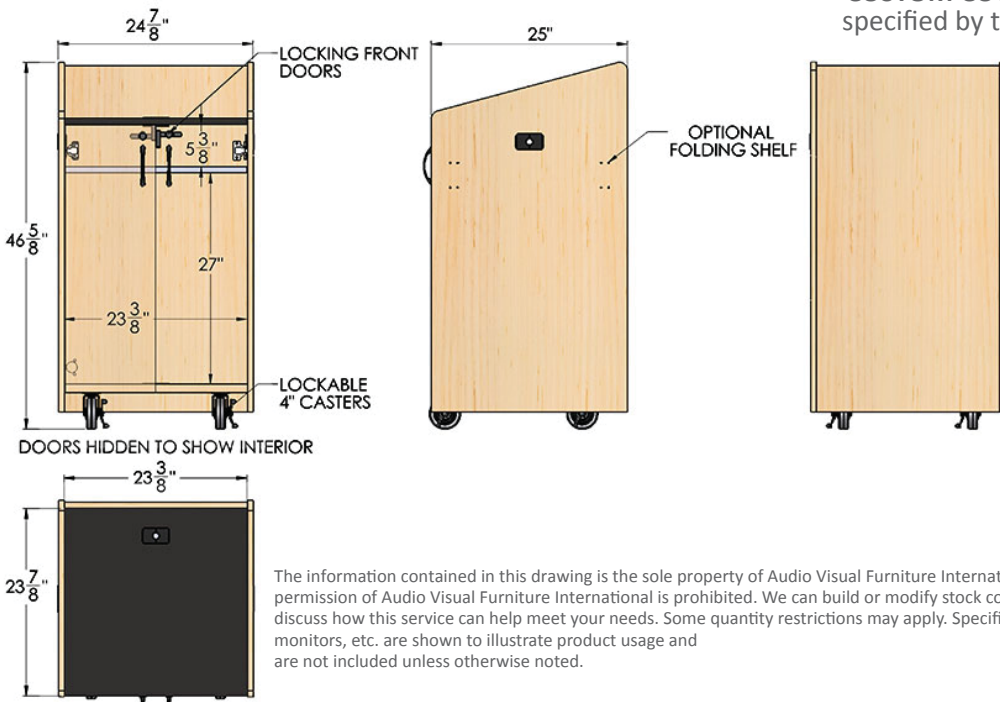

The lectern model **LE3050** is a mobile lectern with a convenient flat top surface to accommodate lecture notes, laptops or monitors.

Standard Features

- Made with furniture grade laminates
- Large flat work surface 23.5" W x 24" D
- Large 23" W x 23" D x 33" H storage cabinet with locking doors
- Adjustable interior shelf with cable pass-through
- Cable ports in the top and bottom of the unit
- Premium casters with brakes for easy maneuvering
- Ships assembled

Specifications

Model: LE3050
Width: 25"
Depth: 25"
Height: 46"

Finishes

Other finishes are available with a longer lead time. Check website.

The information contained in this drawing is the sole property of Audio Visual Furniture International. Any reproduction in part or as a whole without the written permission of Audio Visual Furniture International is prohibited. We can build or modify stock configurations to suit customer specifications. Please contact us to discuss how this service can help meet your needs. Some quantity restrictions may apply. Specification subject to change without notice. Computers, cameras, monitors, etc. are shown to illustrate product usage and are not included unless otherwise noted.